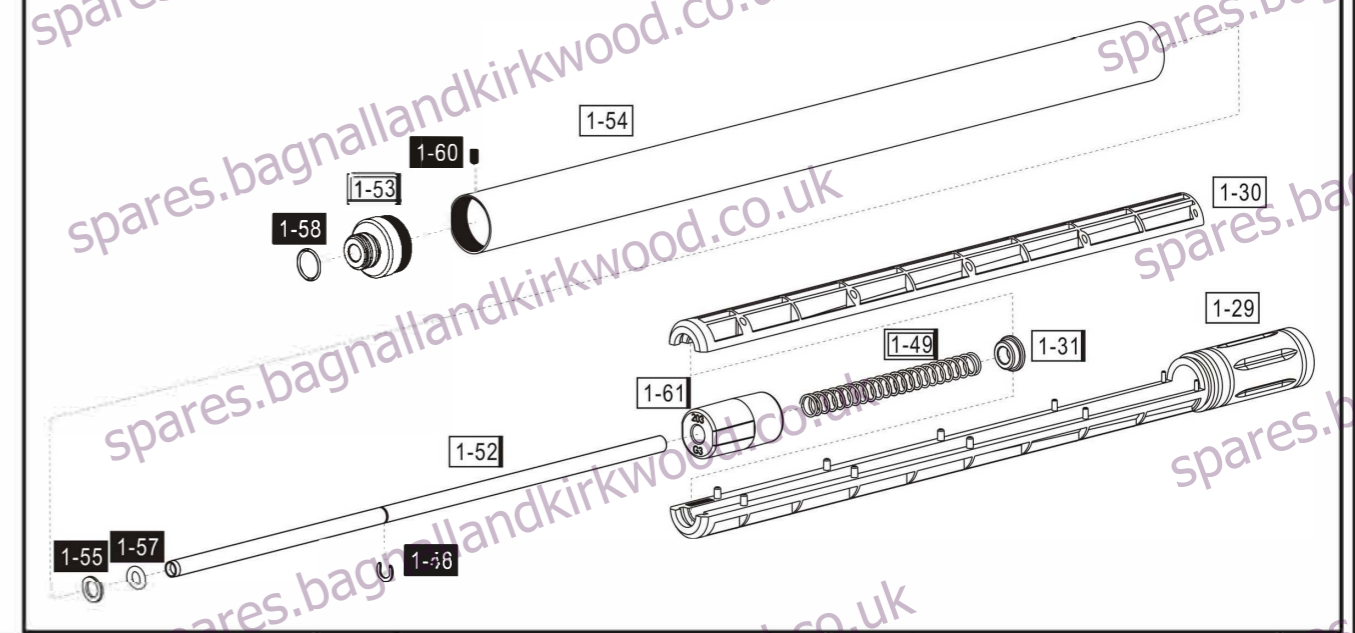

5.8172 UX Morph Pistol

1-32	Internal Barrel Adopter	1	Ext. Barrel Combination	
1-33	Barrel Connector(R)	1	1-29 Ext. Barrel(L)	1
1-35	Slide Cover	1	1-30 Ext. Barrel(R)	1
1-36	Grip Parts	1	1-31 Barrel Fixing Parts	1
1-37	Front Sight	1	1-49 Silencer Spring	1
1-38	Sight	1	1-52 Internal Ext. Barrel	1
1-39	U-Type Fiber Optic	1	1-53 Barrel Fixing Parts	1
1-40	Front Fiber Optic	1	1-54 Ext. Outer Barrel	1
1-41	Axis	3	1-55 Washer	1
1-42	Screw	1	1-56 C Washer	1
1-44	Spring Bar	2	1-57 O-ring	1
1-45	Screw	6	1-58 O-ring	1
1-46	Screw	2	1-60 Screw	1
1-47	Screw	2	1-61 Ext. Barrel Weight	1
1-48	Screw	1	Front Stock Combination	
1-50	Hammer Stopper Spring	1	1-14 Front Stock(L)	1
1-51	Mag. Spring	1	1-15 Front Stock(R)	1
1-59	O-ring	1	1-16 Front Sight Black	1
1-12	Fixing Guide	1	3-06 Internal Barrel	1
1-13	BB Housing	1	7-07 Valve	1
1-17	Barrel Connector(L)	1	3-08 Screw	2
1-18	Trigger	1	7-08 Copper Ring	1
1-19	Recoil Spring	1	3-09 C Washer	1
1-20	BB Stopper Spring	1	7-09 Filter	1
1-21	Fixing Guide Spring	1	3-11 Screw	1
1-22	Trigger Spring	1	7-10 Piercer	1
1-23	Safety Spring	1	7-11 Fixing Ring	1
1-25	Attacked Block	1	7-12 O-ring	1
1-26	BB Stopper	1	7-13 Axis	1
1-27	Butt(L)	1	7-14 Washer	1
1-28	Butt(R)	1	7-15 Screw	1
1-29	Butt Bottom	1	7-16 Valve Spring	1
1-30	Ext. Barrel(L)	1	8A Knob Combination	1
1-31	Barrel Fixing Parts	1		
1-34	Butt Bottom	1		
1-38	Sight	1		
1-41	Axis	3		
1-42	Screw	1		
1-44	Spring Bar	2		
1-45	Screw	6		
1-46	Screw	2		
1-47	Screw	2		
1-48	Screw	1		
1-50	Hammer Stopper Spring	1		
1-51	Mag. Spring	1		
1-59	O-ring	1		
1-12	Fixing Guide	1		
1-13	BB Housing	1		
1-17	Barrel Connector(L)	1		
1-18	Trigger	1		
1-19	Recoil Spring	1		
1-20	BB Stopper Spring	1		
1-21	Fixing Guide Spring	1		
1-22	Trigger Spring	1		
1-23	Safety Spring	1		
1-25	Attacked Block	1		
1-26	BB Stopper	1		
1-27	Butt(L)	1		
1-28	Butt(R)	1		
1-29	Butt Bottom	1		
1-30	Ext. Barrel(L)	1		
1-31	Barrel Fixing Parts	1		
1-34	Butt Bottom	1		
1-38	Sight	1		
1-41	Axis	3		
1-42	Screw	1		
1-44	Spring Bar	2		
1-45	Screw	6		
1-46	Screw	2		
1-47	Screw	2		
1-48	Screw	1		
1-50	Hammer Stopper Spring	1		
1-51	Mag. Spring	1		
1-59	O-ring	1		
1-12	Fixing Guide	1		
1-13	BB Housing	1		
1-17	Barrel Connector(L)	1		
1-18	Trigger	1		
1-19	Recoil Spring	1		
1-20	BB Stopper Spring	1		
1-21	Fixing Guide Spring	1		
1-22	Trigger Spring	1		
1-23	Safety Spring	1		
1-25	Attacked Block	1		
1-26	BB Stopper	1		
1-27	Butt(L)	1		
1-28	Butt(R)	1		
1-29	Butt Bottom	1		
1-30	Ext. Barrel(L)	1		
1-31	Barrel Fixing Parts	1		
1-34	Butt Bottom	1		
1-38	Sight	1		
1-41	Axis	3		
1-42	Screw	1		
1-44	Spring Bar	2		
1-45	Screw	6		
1-46	Screw	2		
1-47	Screw	2		
1-48	Screw	1		
1-50	Hammer Stopper Spring	1		
1-51	Mag. Spring	1		
1-59	O-ring	1		