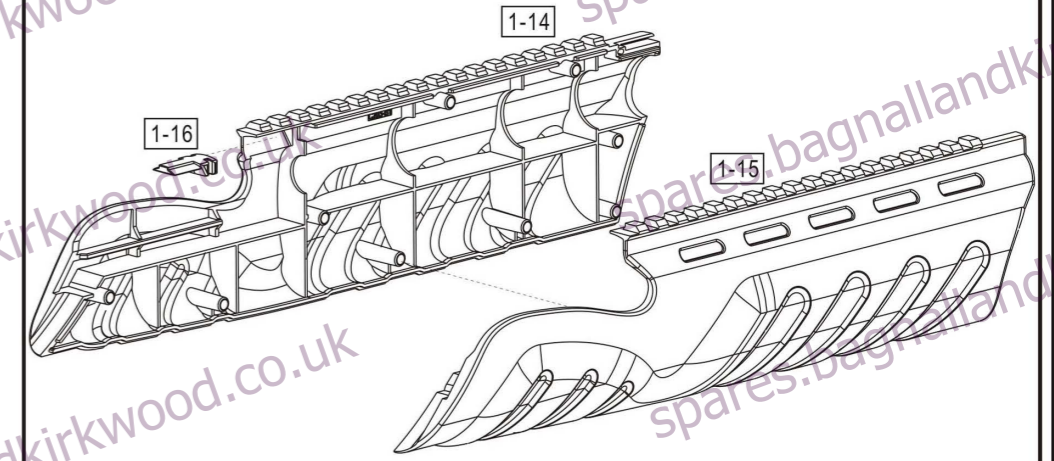

5.8172 UX Morph Pistol

1-32	Internal Barrel Adopter	1	Ext. Barrel Combination	
1-33	Barrel Connector(R)	1	1-29 Ext. Barrel(L)	1
1-35	Slide Cover	1	1-30 Ext. Barrel(R)	1
1-36	Grip Parts	1	1-31 Barrel Fixing Parts	1
1-37	Front Sight	1	1-49 Silencer Spring	1
1-38	Sight	1	1-52 Internal Ext. Barrel	1
1-39	U-Type Fiber Optic	1	1-53 Barrel Fixing Parts	1
1-40	Front Fiber Optic	1	1-54 Ext. Outer Barrel	1
1-41	Axis	3	1-55 Washer	1
1-42	Screw	1	1-56 C Washer	1
1-44	Spring Bar	2	1-57 O-ring	1
1-45	Screw	6	1-58 O-ring	1
1-46	Screw	2	1-60 Screw	1
1-47	Screw	2	1-61 Ext. Barrel Weight	1
1-48	Screw	1	Front Stock Combination	
1-50	Hammer Stopper Spring	1	1-14 Front Stock(L)	1
1-51	Mag. Spring	1	1-15 Front Stock(R)	1
1-59	O-ring	1	1-16 Front Sight Black	1
1-12	Fixing Guide	1	3-06 Internal Barrel	1
1-13	BB Housing	1	7-07 Valve	1
1-17	Barrel Connector(L)	1	3-08 Screw	2
1-18	Trigger	1	7-08 Copper Ring	1
1-19	Recoil Spring	1	3-09 C Washer	1
1-20	BB Stopper Spring	1	7-09 Filter	1
1-21	Fixing Guide Spring	1	3-11 Screw	1
1-22	Trigger Spring	1	7-10 Piercer	1
1-23	Safety Spring	1	7-11 Fixing Ring	1
1-25	Attacked Block	1	7-12 O-ring	1
1-26	BB Stopper	1	7-13 Axis	1
1-27	Butt(L)	1	7-14 Washer	1
1-28	Butt(R)	1	7-15 Screw	1
1-29	Butt Bottom	1	7-16 Valve Spring	1
1-30	Ext. Barrel(L)	1	8A Knob Combination	1
1-31	Barrel Fixing Parts	1		
1-34	Butt Bottom	1		
1-38	Sight	1		
1-41	Axis	3		
1-42	Screw	1		
1-44	Spring Bar	2		
1-45	Screw	6		
1-46	Screw	2		
1-47	Screw	2		
1-48	Screw	1		
1-50	Hammer Stopper Spring	1		
1-51	Mag. Spring	1		
1-59	O-ring	1		
1-12	Fixing Guide	1		
1-13	BB Housing	1		
1-17	Barrel Connector(L)	1		
1-18	Trigger	1		
1-19	Recoil Spring	1		
1-20	BB Stopper Spring	1		
1-21	Fixing Guide Spring	1		
1-22	Trigger Spring	1		
1-23	Safety Spring	1		
1-25	Attacked Block	1		
1-26	BB Stopper	1		
1-27	Butt(L)	1		
1-28	Butt(R)	1		
1-29	Butt Bottom	1		
1-30	Ext. Barrel(L)	1		
1-31	Barrel Fixing Parts	1		
1-34	Butt Bottom	1		
1-38	Sight	1		
1-41	Axis	3		
1-42	Screw	1		
1-44	Spring Bar	2		
1-45	Screw	6		
1-46	Screw	2		
1-47	Screw	2		
1-48	Screw	1		
1-50	Hammer Stopper Spring	1		
1-51	Mag. Spring	1		
1-59	O-ring	1		
1-12	Fixing Guide	1		
1-13	BB Housing	1		
1-17	Barrel Connector(L)	1		
1-18	Trigger	1		
1-19	Recoil Spring	1		
1-20	BB Stopper Spring	1		
1-21	Fixing Guide Spring	1		
1-22	Trigger Spring	1		
1-23	Safety Spring	1		
1-25	Attacked Block	1		
1-26	BB Stopper	1		
1-27	Butt(L)	1		
1-28	Butt(R)	1		
1-29	Butt Bottom	1		
1-30	Ext. Barrel(L)	1		
1-31	Barrel Fixing Parts	1		
1-34	Butt Bottom	1		
1-38	Sight	1		
1-41	Axis	3		
1-42	Screw	1		
1-44	Spring Bar	2		
1-45	Screw	6		
1-46	Screw	2		
1-47	Screw	2		
1-48	Screw	1		
1-50	Hammer Stopper Spring	1		
1-51	Mag. Spring	1		
1-59	O-ring	1		