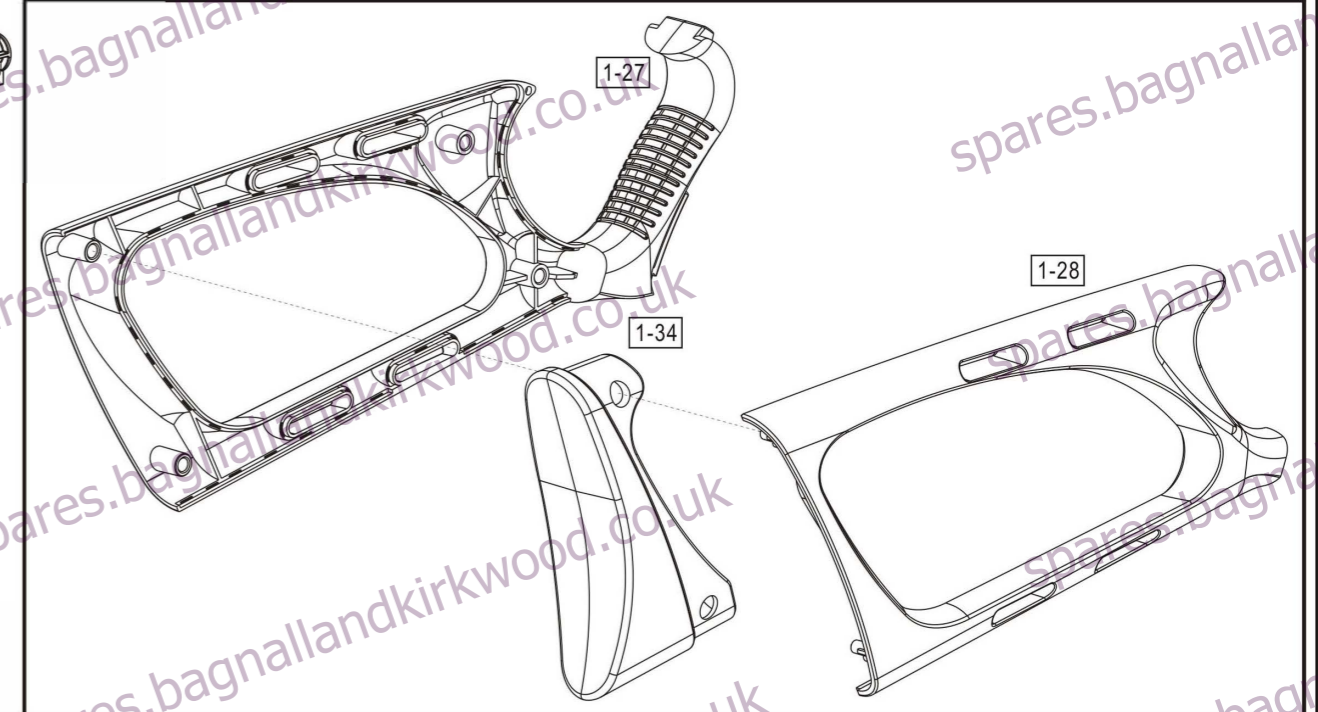

5.8172 UX Morph Pistol

1-32	Internal Barrel Adopter	1	Ext. Barrel Combination	
1-33	Barrel Connector(R)	1	1-29 Ext. Barrel(L)	1
1-35	Slide Cover	1	1-30 Ext. Barrel(R)	1
1-36	Grip Parts	1	1-31 Barrel Fixing Parts	1
1-37	Front Sight	1	1-49 Silencer Spring	1
1-38	Sight	1	1-52 Internal Ext. Barrel	1
1-39	U-Type Fiber Optic	1	1-53 Barrel Fixing Parts	1
1-40	Front Fiber Optic	1	1-54 Ext. Outer Barrel	1
1-41	Axis	3	1-55 Washer	1
1-42	Screw	1	1-56 C Washer	1
1-44	Spring Bar	2	1-57 O-ring	1
1-45	Screw	6	1-58 O-ring	1
1-46	Screw	2	1-60 Screw	1
1-47	Screw	2	1-61 Ext. Barrel Weight	1
1-48	Screw	1	Front Stock Combination	
1-50	Hammer Stopper Spring	1	1-14 Front Stock(L)	1
1-51	Mag. Spring	1	1-15 Front Stock(R)	1
1-59	O-ring	1	1-16 Front Sight Black	1
1-12	Fixing Guide	1	3-06 Internal Barrel	1
1-13	BB Housing	1	7-07 Valve	1
1-17	Barrel Connector(L)	1	3-08 Screw	2
1-18	Trigger	1	7-08 Copper Ring	1
1-19	Recoil Spring	1	3-09 C Washer	1
1-20	BB Stopper Spring	1	7-09 Filter	1
1-21	Fixing Guide Spring	1	3-11 Screw	1
1-22	Trigger Spring	1	7-10 Piercer	1
1-23	Safety Spring	1	7-11 Fixing Ring	1
1-25	Attacked Block	1	7-12 O-ring	1
1-26	BB Stopper	1	7-13 Axis	1
1-27	Butt(L)	1	7-14 Washer	1
1-28	Butt(R)	1	7-15 Screw	1
1-29	Butt Bottom	1	7-16 Valve Spring	1
1-30	Ext. Barrel(L)	1	8A Knob Combination	1
1-31	Barrel Fixing Parts	1		
1-34	Butt Bottom	1		
1-38	Sight	1		
1-41	Axis	3		
1-42	Screw	1		
1-44	Spring Bar	2		
1-45	Screw	6		
1-46	Screw	2		
1-47	Screw	2		
1-48	Screw	1		
1-50	Hammer Stopper Spring	1		
1-51	Mag. Spring	1		
1-59	O-ring	1		
1-12	Fixing Guide	1		
1-13	BB Housing	1		
1-17	Barrel Connector(L)	1		
1-18	Trigger	1		
1-19	Recoil Spring	1		
1-20	BB Stopper Spring	1		
1-21	Fixing Guide Spring	1		
1-22	Trigger Spring	1		
1-23	Safety Spring	1		
1-25	Attacked Block	1		
1-26	BB Stopper	1		
1-27	Butt(L)	1		
1-28	Butt(R)	1		
1-29	Butt Bottom	1		
1-30	Ext. Barrel(L)	1		
1-31	Barrel Fixing Parts	1		
1-34	Butt Bottom	1		
1-38	Sight	1		
1-41	Axis	3		
1-42	Screw	1		
1-44	Spring Bar	2		
1-45	Screw	6		
1-46	Screw	2		
1-47	Screw	2		
1-48	Screw	1		
1-50	Hammer Stopper Spring	1		
1-51	Mag. Spring	1		
1-59	O-ring	1		
1-12	Fixing Guide	1		
1-13	BB Housing	1		
1-17	Barrel Connector(L)	1		
1-18	Trigger	1		
1-19	Recoil Spring	1		
1-20	BB Stopper Spring	1		
1-21	Fixing Guide Spring	1		
1-22	Trigger Spring	1		
1-23	Safety Spring	1		
1-25	Attacked Block	1		
1-26	BB Stopper	1		
1-27	Butt(L)	1		
1-28	Butt(R)	1		
1-29	Butt Bottom	1		
1-30	Ext. Barrel(L)	1		
1-31	Barrel Fixing Parts	1		
1-34	Butt Bottom	1		
1-38	Sight	1		
1-41	Axis	3		
1-42	Screw	1		
1-44	Spring Bar	2		
1-45	Screw	6		
1-46	Screw	2		
1-47	Screw	2		
1-48	Screw	1		
1-50	Hammer Stopper Spring	1		
1-51	Mag. Spring	1		
1-59	O-ring	1		