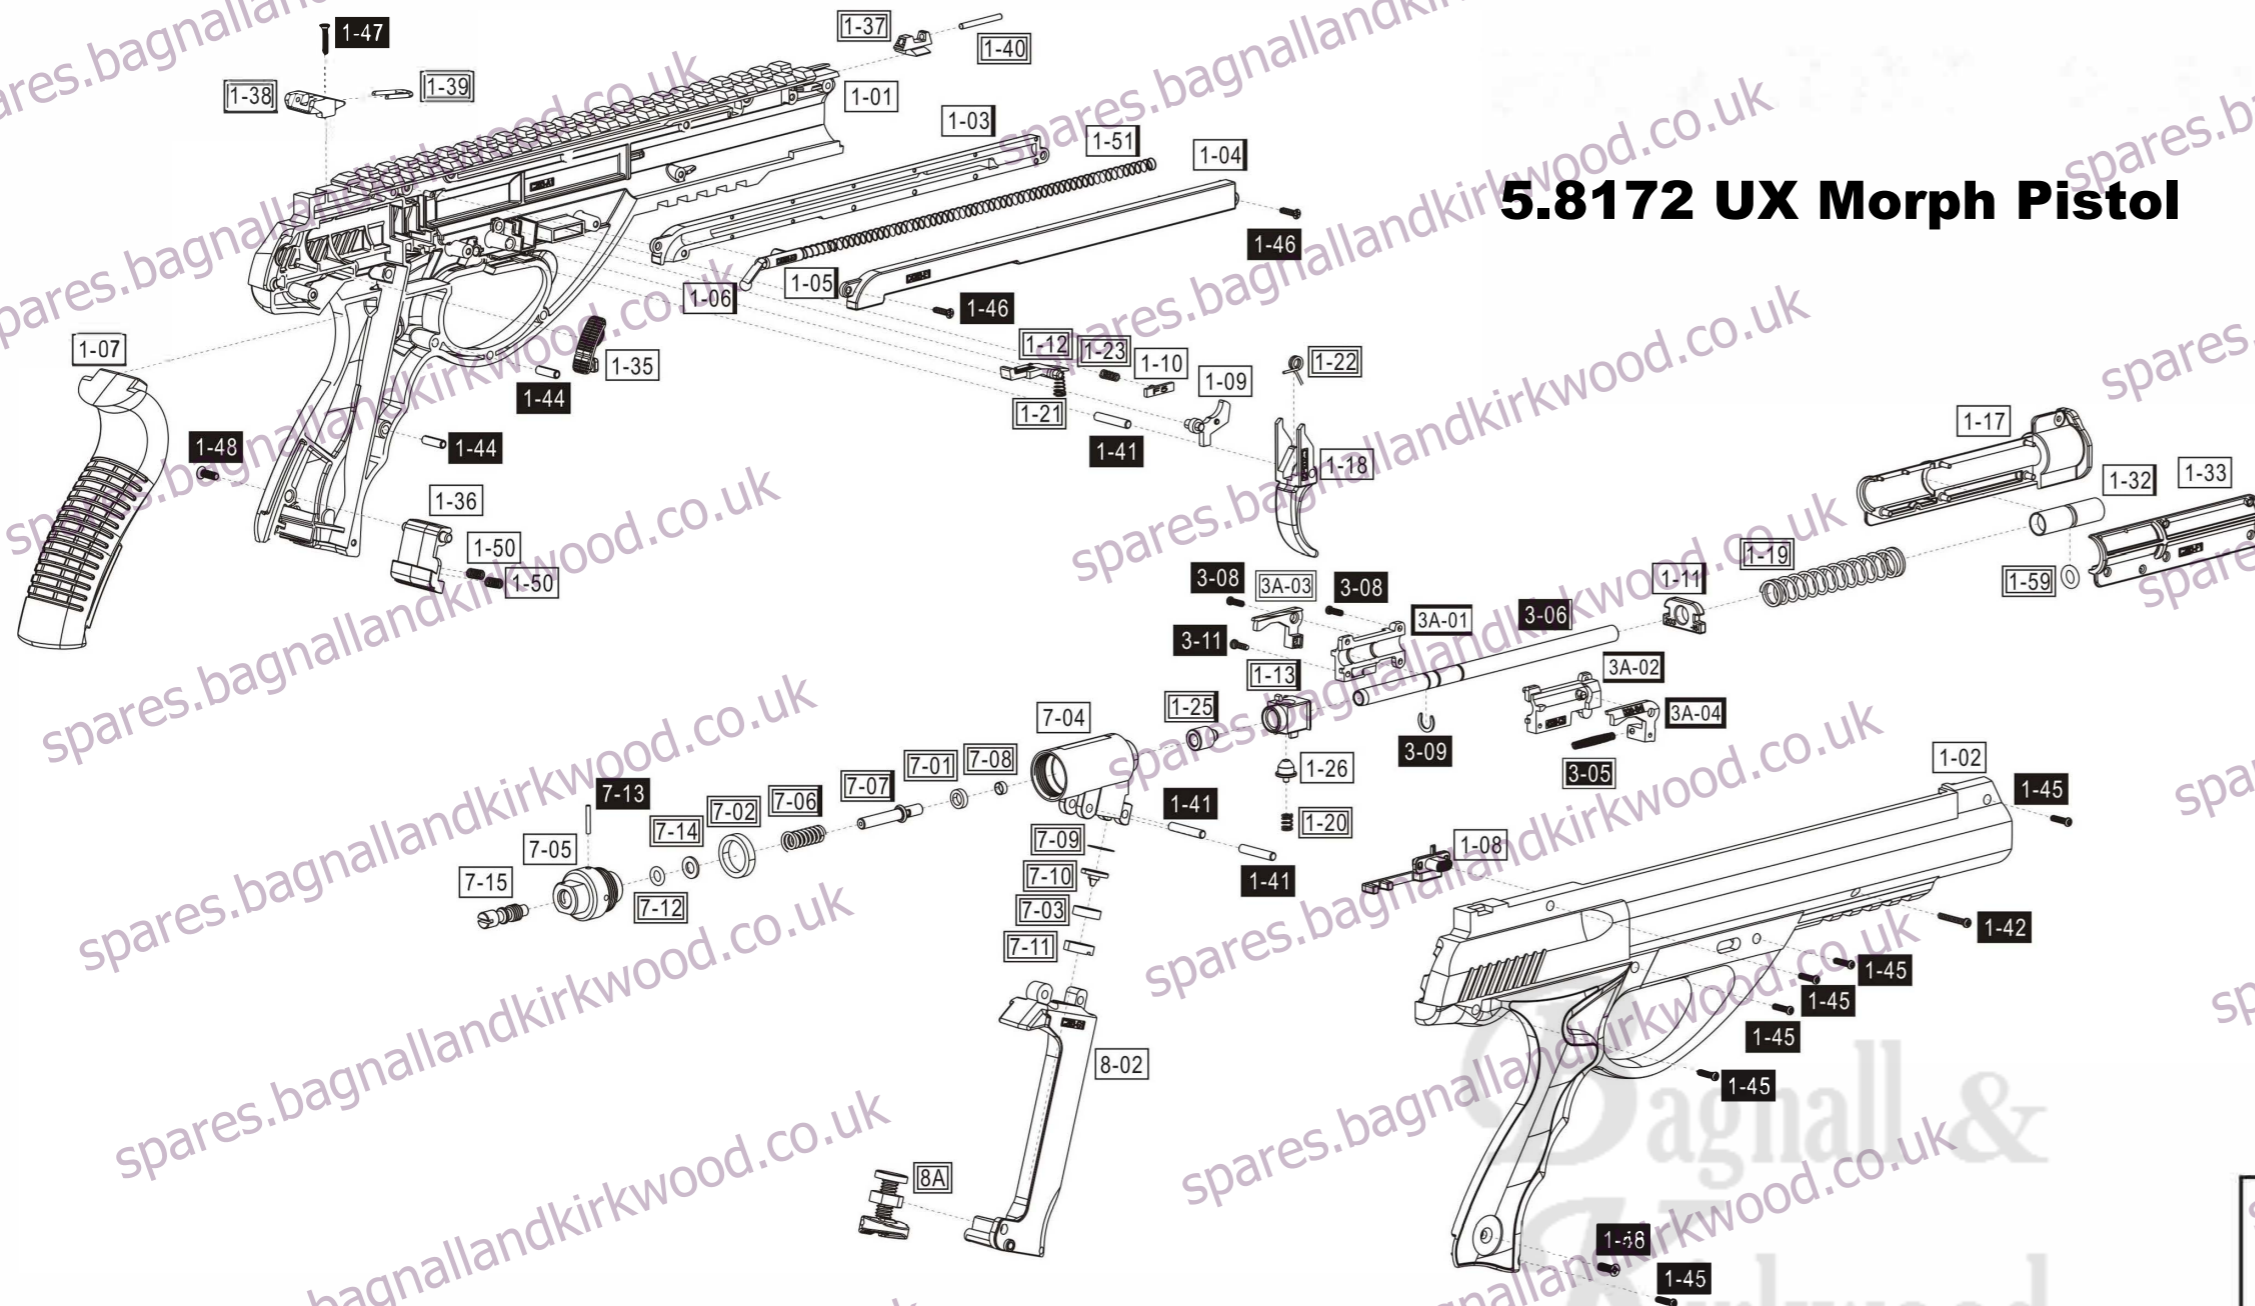

5.8172 UX Morph Pistol

1-32	Internal Barrel Adopter	1	Ext. Barrel Combination	
1-33	Barrel Connector(R)	1	1-29 Ext. Barrel(L)	1
1-35	Slide Cover	1	1-30 Ext. Barrel(R)	1
1-36	Grip Parts	1	1-31 Barrel Fixing Parts	1
1-37	Front Sight	1	1-49 Silencer Spring	1
1-38	Sight	1	1-52 Internal Ext. Barrel	1
1-39	U-Type Fiber Optic	1	1-53 Barrel Fixing Parts	1
1-40	Front Fiber Optic	1	1-54 Ext. Outer Barrel	1
1-41	Axis	3	1-55 Washer	1
1-42	Screw	1	1-56 C Washer	1
1-44	Spring Bar	2	1-57 O-ring	1
1-45	Screw	6	1-58 O-ring	1
1-46	Screw	2	1-60 Screw	1
1-47	Screw	2	1-61 Ext. Barrel Weight	1
1-48	Screw	1	Front Stock Combination	
1-50	Hammer Stopper Spring	1	1-14 Front Stock(L)	1
1-51	Mag. Spring	1	1-15 Front Stock(R)	1
1-59	O-ring	1	1-16 Front Sight Black	1
1-12	Fixing Guide	1	3-06 Internal Barrel	1
1-13	BB Housing	1	7-07 Valve	1
1-17	Barrel Connector(L)	1	3-08 Screw	2
1-18	Trigger	1	7-08 Copper Ring	1
1-19	Recoil Spring	1	3-09 C Washer	1
1-20	BB Stopper Spring	1	7-09 Filter	1
1-21	Fixing Guide Spring	1	3-11 Screw	1
1-22	Trigger Spring	1	7-10 Piercer	1
1-23	Safety Spring	1	7-11 Fixing Ring	1
1-25	Attacked Block	1	7-12 O-ring	1
1-26	BB Stopper	1	7-13 Axis	1
1-27	Butt(L)	1	7-14 Washer	1
1-28	Butt(R)	1	7-15 Screw	1
1-29	Butt Bottom	1	7-16 Valve Spring	1
1-30	Ext. Barrel(L)	1	8A Knob Combination	1
1-31	Barrel Fixing Parts	1		
1-34	Butt Bottom	1		
1-38	Sight	1		
1-41	Axis	3		
1-42	Screw	1		
1-44	Spring Bar	2		
1-45	Screw	6		
1-46	Screw	2		
1-47	Screw	2		
1-48	Screw	1		
1-50	Hammer Stopper Spring	1		
1-51	Mag. Spring	1		
1-59	O-ring	1		
1-12	Fixing Guide	1		
1-13	BB Housing	1		
1-17	Barrel Connector(L)	1		
1-18	Trigger	1		
1-19	Recoil Spring	1		
1-20	BB Stopper Spring	1		
1-21	Fixing Guide Spring	1		
1-22	Trigger Spring	1		
1-23	Safety Spring	1		
1-25	Attacked Block	1		
1-26	BB Stopper	1		
1-27	Butt(L)	1		
1-28	Butt(R)	1		
1-29	Butt Bottom	1		
1-30	Ext. Barrel(L)	1		
1-31	Barrel Fixing Parts	1		
1-34	Butt Bottom	1		
1-38	Sight	1		
1-41	Axis	3		
1-42	Screw	1		
1-44	Spring Bar	2		
1-45	Screw	6		
1-46	Screw	2		
1-47	Screw	2		
1-48	Screw	1		
1-50	Hammer Stopper Spring	1		
1-51	Mag. Spring	1		
1-59	O-ring	1		
1-12	Fixing Guide	1		
1-13	BB Housing	1		
1-17	Barrel Connector(L)	1		
1-18	Trigger	1		
1-19	Recoil Spring	1		
1-20	BB Stopper Spring	1		
1-21	Fixing Guide Spring	1		
1-22	Trigger Spring	1		
1-23	Safety Spring	1		
1-25	Attacked Block	1		
1-26	BB Stopper	1		
1-27	Butt(L)	1		
1-28	Butt(R)	1		
1-29	Butt Bottom	1		
1-30	Ext. Barrel(L)	1		
1-31	Barrel Fixing Parts	1		
1-34	Butt Bottom	1		
1-38	Sight	1		
1-41	Axis	3		
1-42	Screw	1		
1-44	Spring Bar	2		
1-45	Screw	6		
1-46	Screw	2		
1-47	Screw	2		
1-48	Screw	1		
1-50	Hammer Stopper Spring	1		
1-51	Mag. Spring	1		
1-59	O-ring	1		