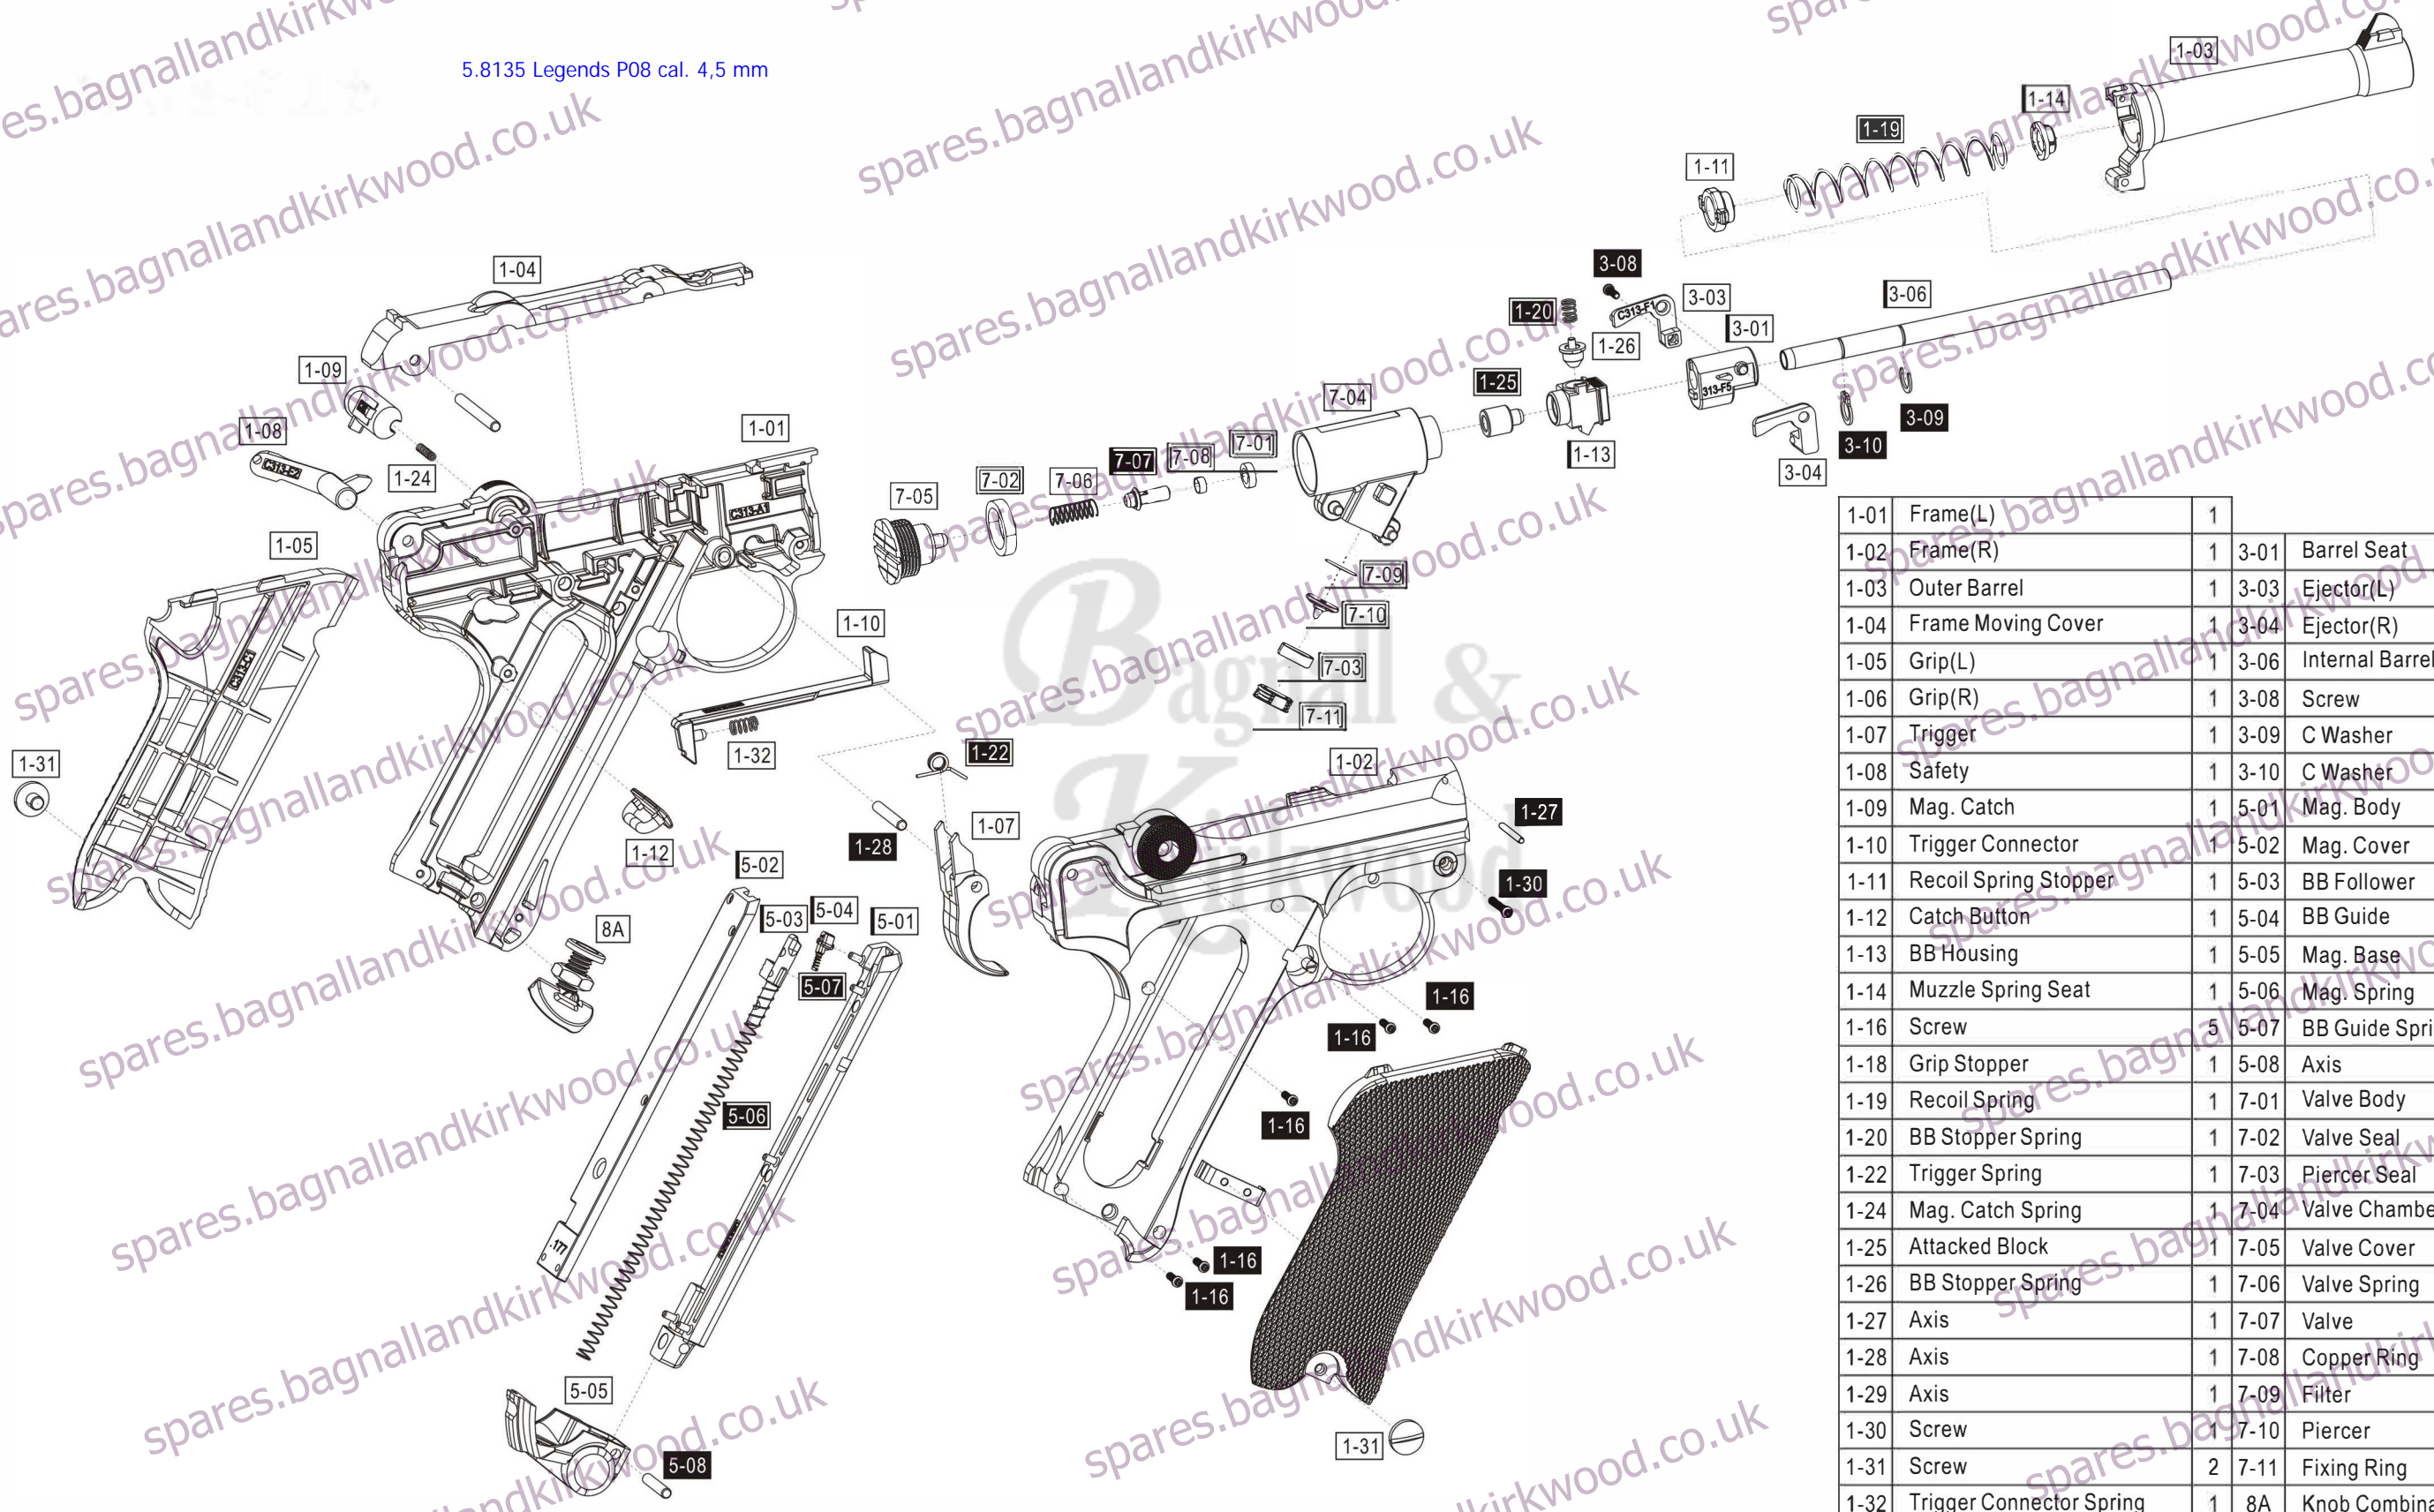

5.8135 Legends P08 cal. 4,5 mm

1-01	Frame(L)	1		
1-02	Frame(R)	1	3-01	Barrel Seat
1-03	Outer Barrel	1	3-03	Ejector(L)
1-04	Frame Moving Cover	1	3-04	Ejector(R)
1-05	Grip(L)	1	3-06	Internal Barrel
1-06	Grip(R)	1	3-08	Screw
1-07	Trigger	1	3-09	C Washer
1-08	Safety	1	3-10	C Washer
1-09	Mag. Catch	1	5-01	Mag. Body
1-10	Trigger Connector	1	5-02	Mag. Cover
1-11	Recoil Spring Stopper	1	5-03	BB Follower
1-12	Catch Button	1	5-04	BB Guide
1-13	BB Housing	1	5-05	Mag. Base
1-14	Muzzle Spring Seat	1	5-06	Mag. Spring
1-16	Screw	5	5-07	BB Guide Spring
1-18	Grip Stopper	1	5-08	Axis
1-19	Recoil Spring	1	7-01	Valve Body
1-20	BB Stopper Spring	1	7-02	Valve Seal
1-22	Trigger Spring	1	7-03	Piercer Seal
1-24	Mag. Catch Spring	1	7-04	Valve Chamber
1-25	Attacked Block	1	7-05	Valve Cover
1-26	BB Stopper Spring	1	7-06	Valve Spring
1-27	Axis	1	7-07	Valve
1-28	Axis	1	7-08	Copper Ring
1-29	Axis	1	7-09	Filter
1-30	Screw	1	7-10	Piercer
1-31	Screw	2	7-11	Fixing Ring
1-32	Trigger Connector Spring	1	8A	Knob Combination