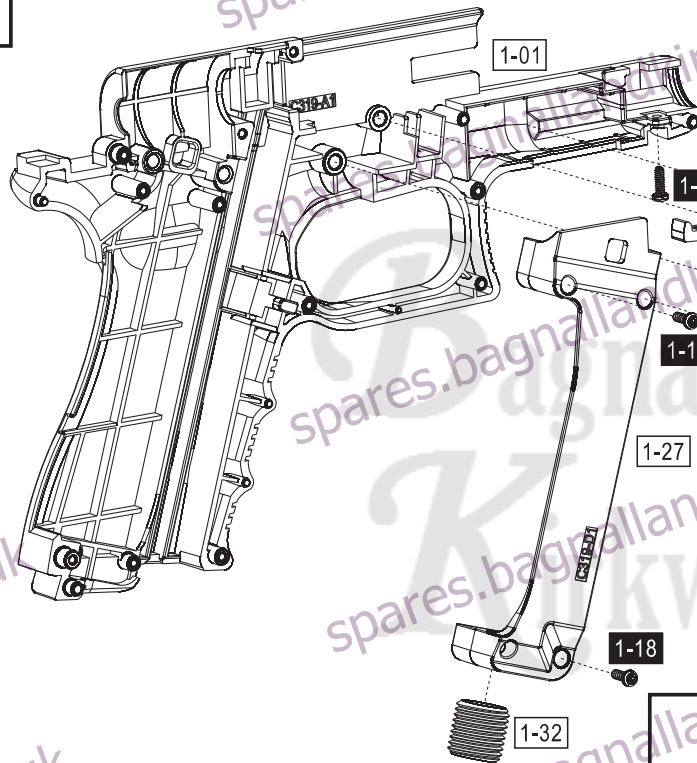

5.8358 GLOCK 19

Spare parts available at:
spares.bagnallandkirkwood.co.uk
For spare parts not listed please contact us using the reference codes above