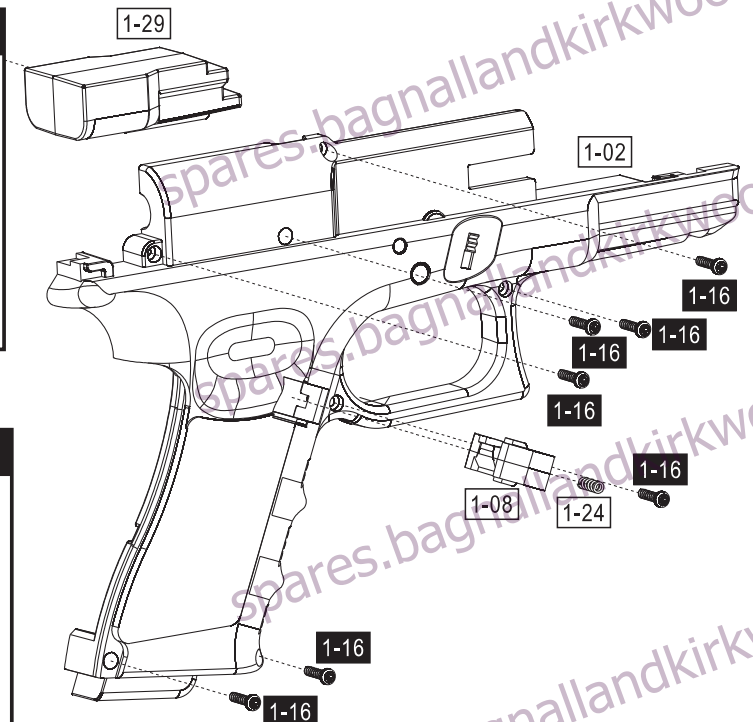

5.8358 GLOCK 19

Spare parts available at:
spares.bagnallandkirkwood.co.uk
For spare parts not listed please contact us using the reference codes above