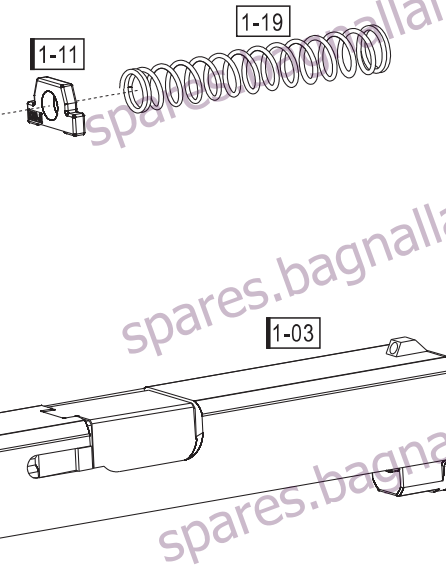

5.8358 GLOCK 19

Spare parts available at:
spares.bagnallandkirkwood.co.uk
For spare parts not listed please contact us using the reference codes above