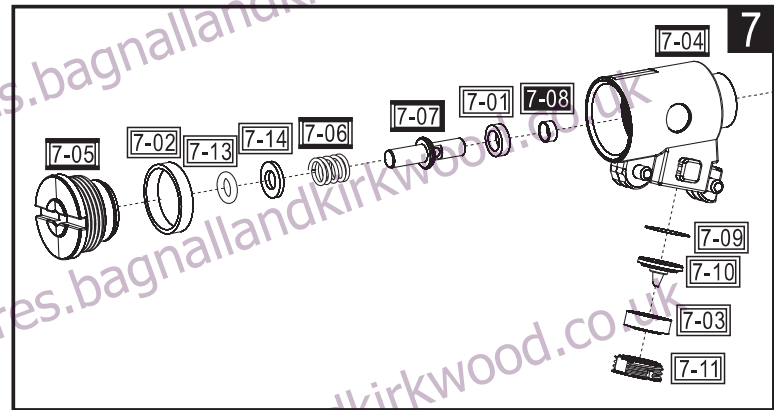

5.8358 GLOCK 19

Spare parts available at:
spares.bagnallandkirkwood.co.uk
For spare parts not listed please contact us using the reference codes above