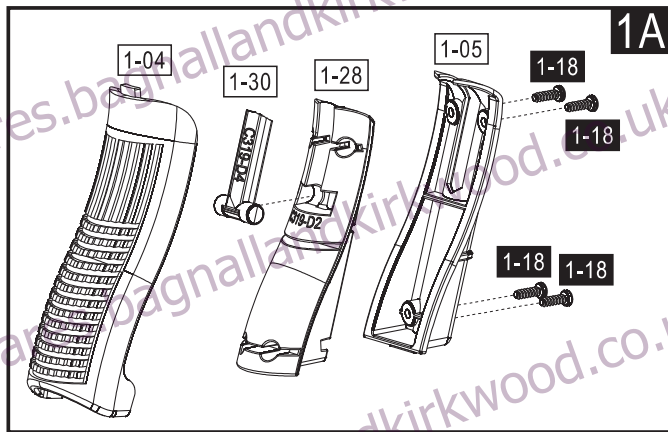

5.8358 GLOCK 19

Spare parts available at:
spares.bagnallandkirkwood.co.uk
For spare parts not listed please contact us using the reference codes above