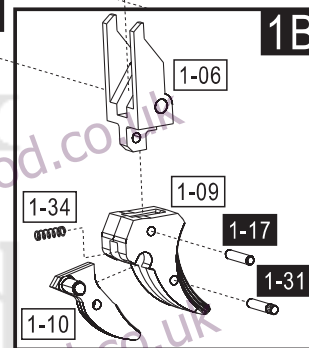

5.8358 GLOCK 19

Spare parts available at:
spares.bagnallandkirkwood.co.uk
For spare parts not listed please contact us using the reference codes above