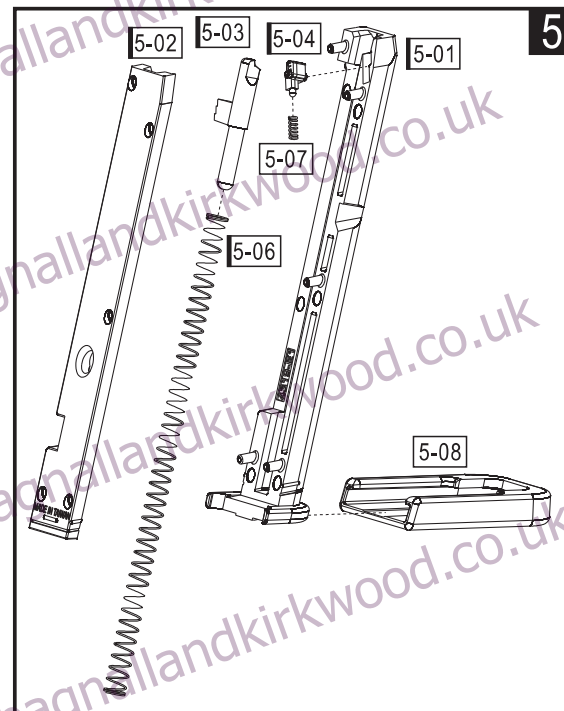

5.8358 GLOCK 19

Spare parts available at:
spares.bagnallandkirkwood.co.uk
For spare parts not listed please contact us using the reference codes above