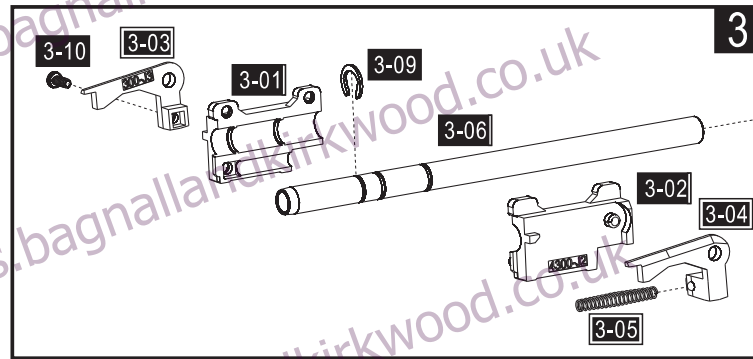

5.8358 GLOCK 19

Spare parts available at:
spares.bagnallandkirkwood.co.uk
For spare parts not listed please contact us using the reference codes above