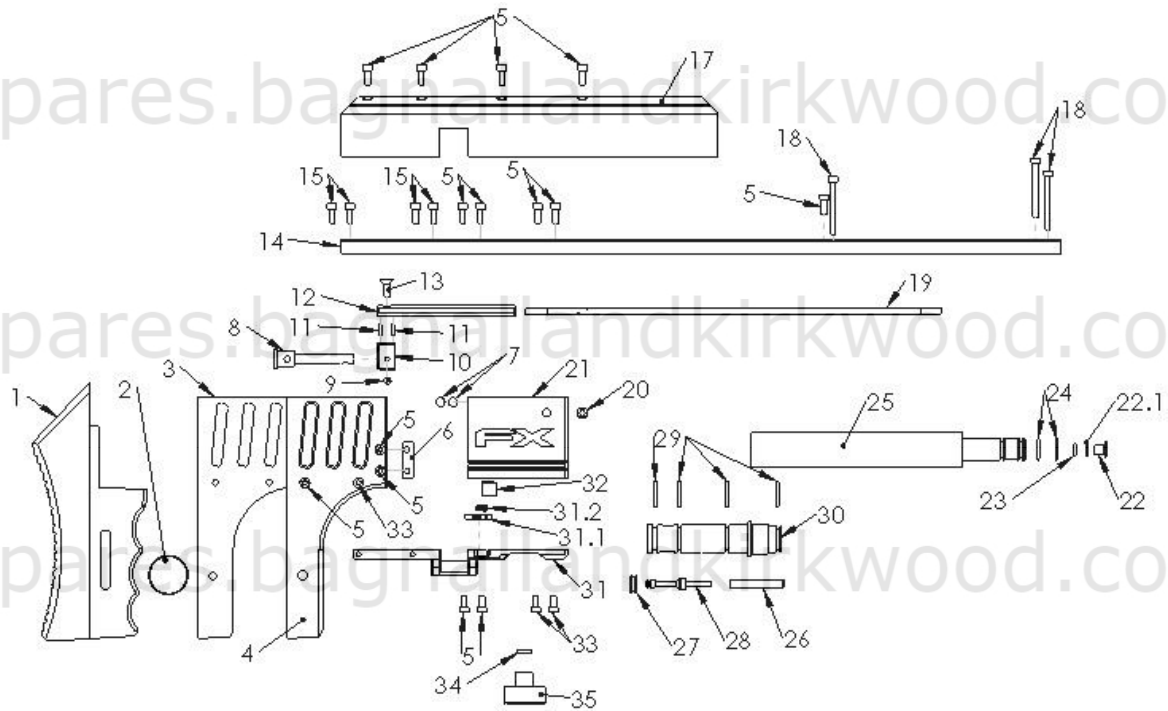

Model	Other model names	Date	Revision	Revision date
FX Impact MkII		2019-08-02	EN.19.01	-

B

C