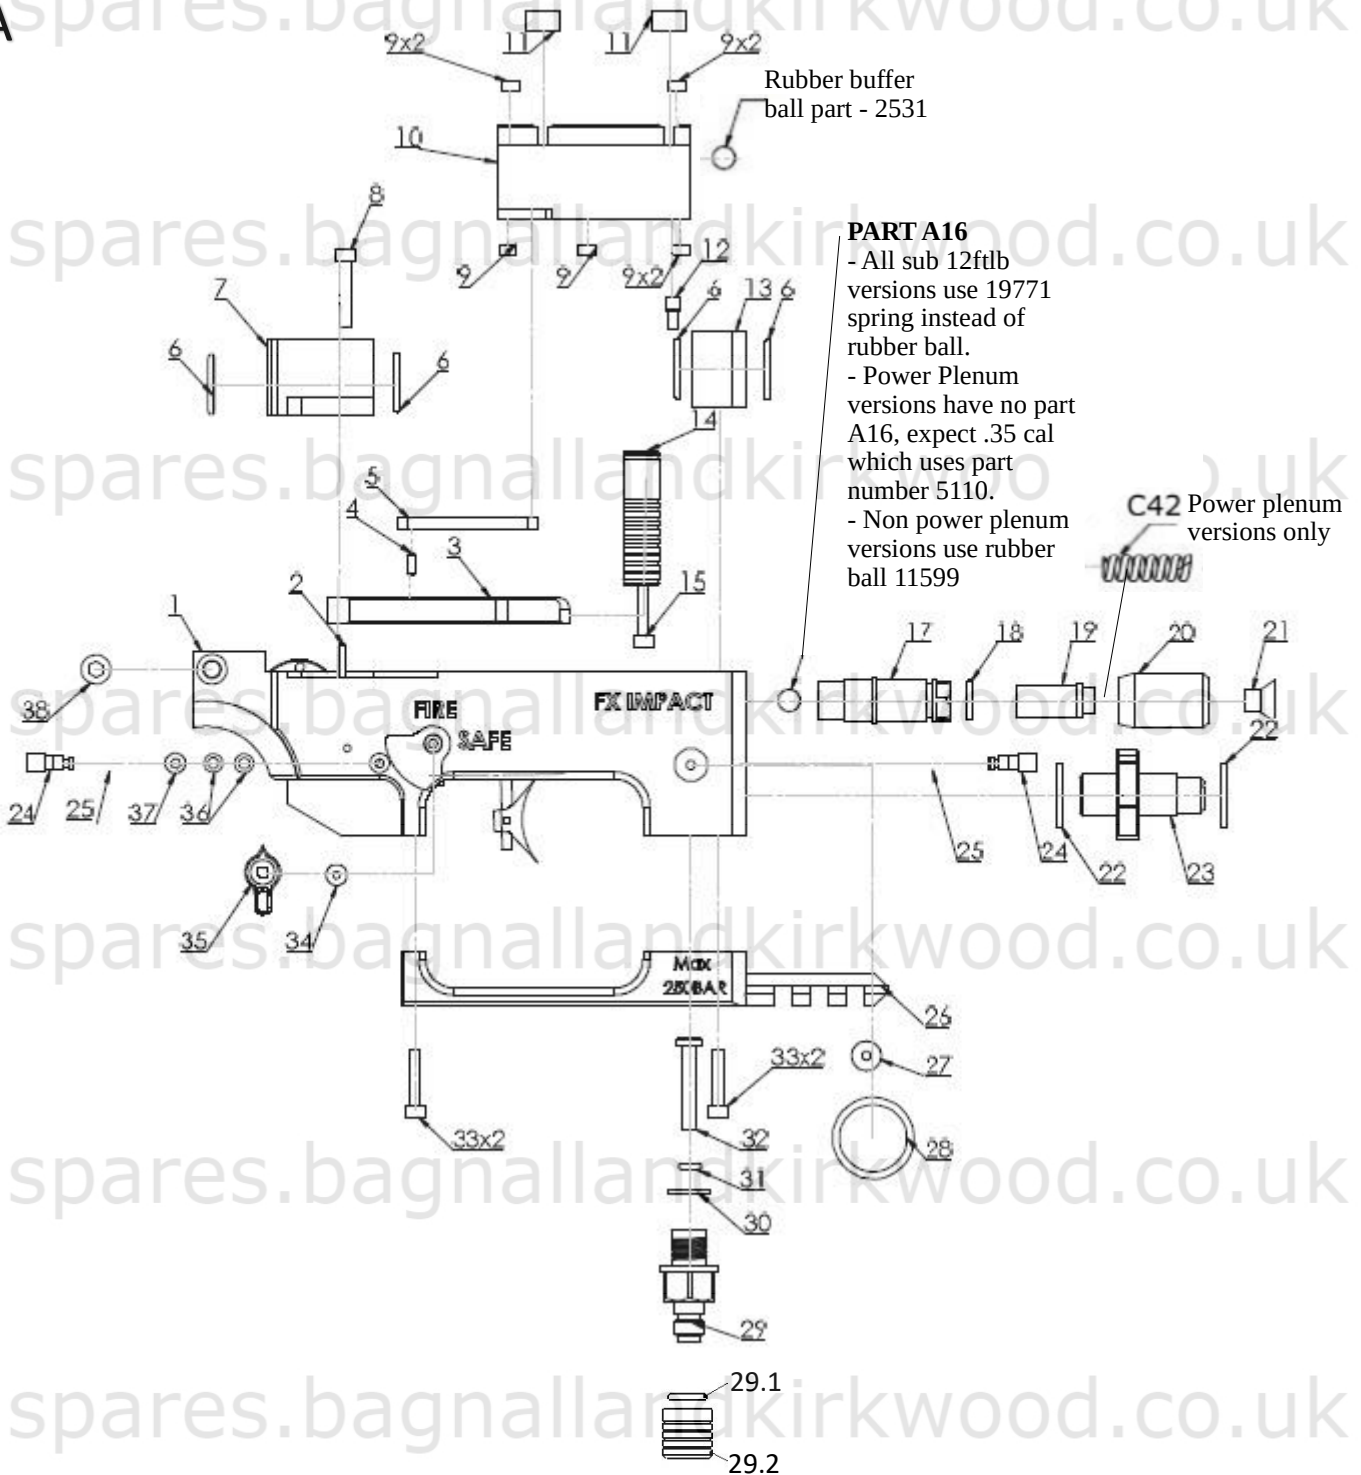

Model	Other model names	Date	Revision	Revision date
FX Impact MkII		2019-08-02	EN.19.01	-

A

Spare parts available at:
spares.bagnallandkirkwood.co.uk
For spare parts not listed please contact us using the reference codes above