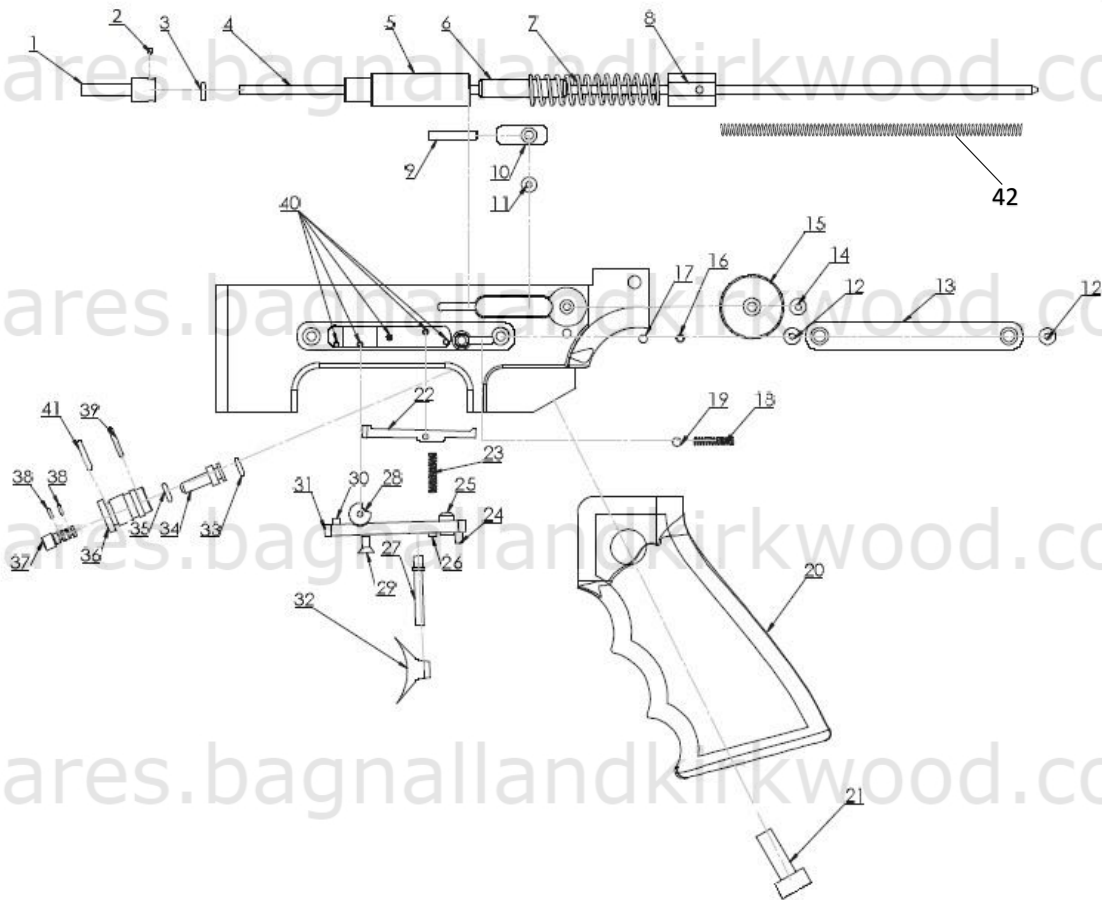

Spare parts available at:
spares.bagnallandkirkwood.co.uk
For spare parts not listed please contact us using the reference codes above