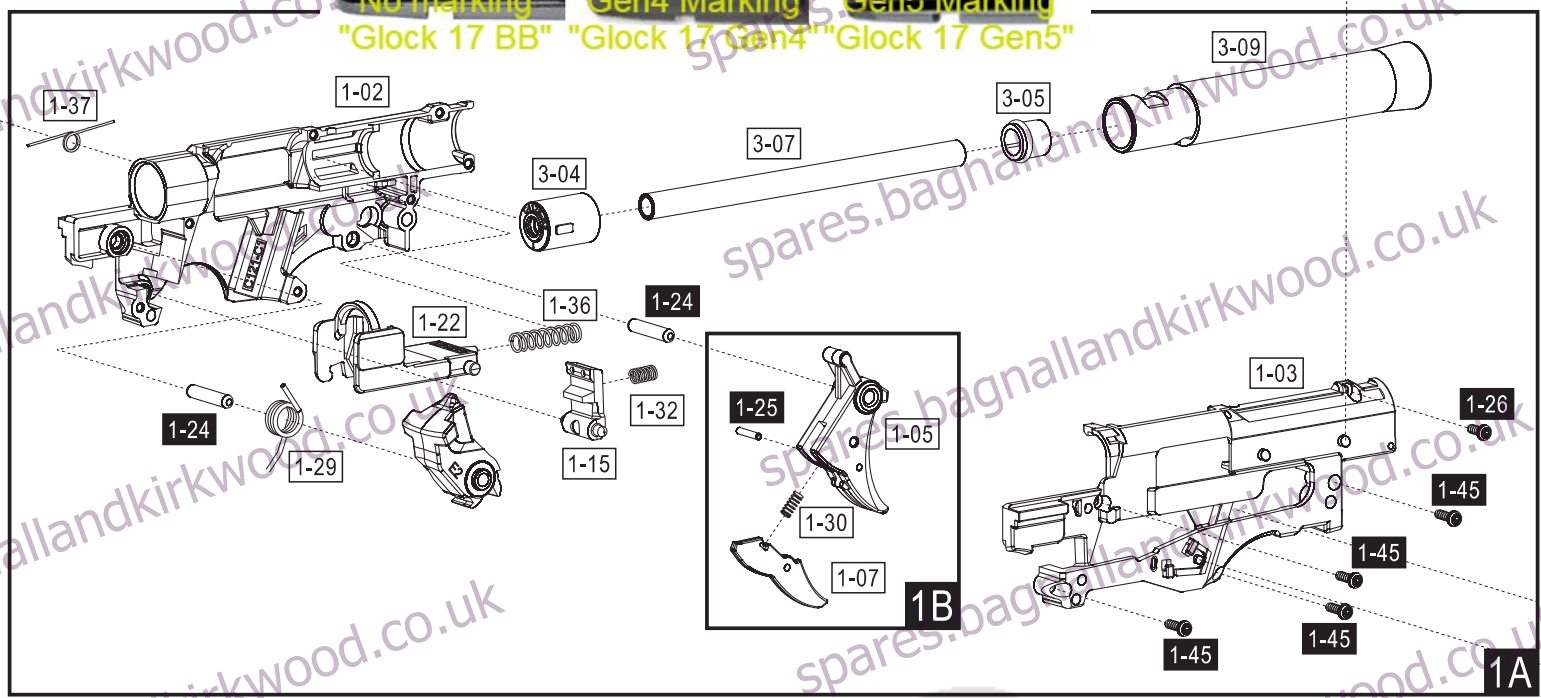

# Glock 17 BB

How to tell which Glock 17 BB model you have...

Sold as complete unit - "Blowback Set"

Sold as complete unit - "Main Valve"

Spare parts available at:  
**spares.bagnallandkirkwood.co.uk**  
For spare parts not listed please contact us using the reference codes above

1C