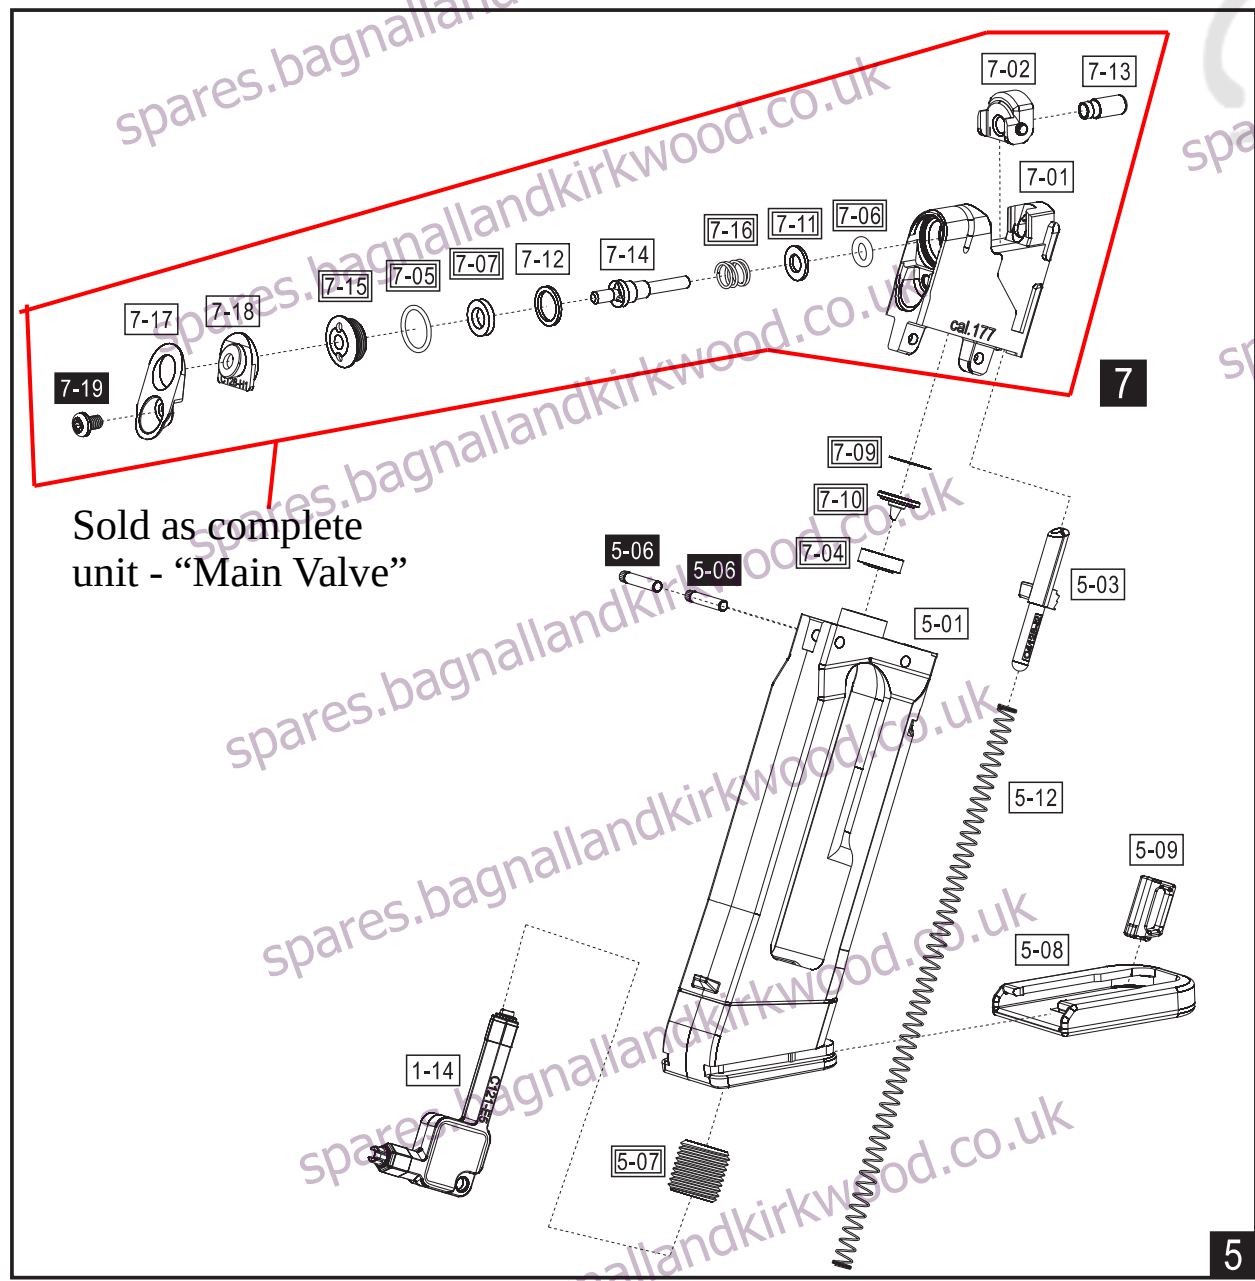

# Glock 17 BB

How to tell which Glock 17 BB model you have...

Sold as complete unit - "Blowback Set"

Sold as complete unit - "Main Valve"

Spare parts available at:  
**spares.bagnallandkirkwood.co.uk**  
For spare parts not listed please contact us using the reference codes above

1C