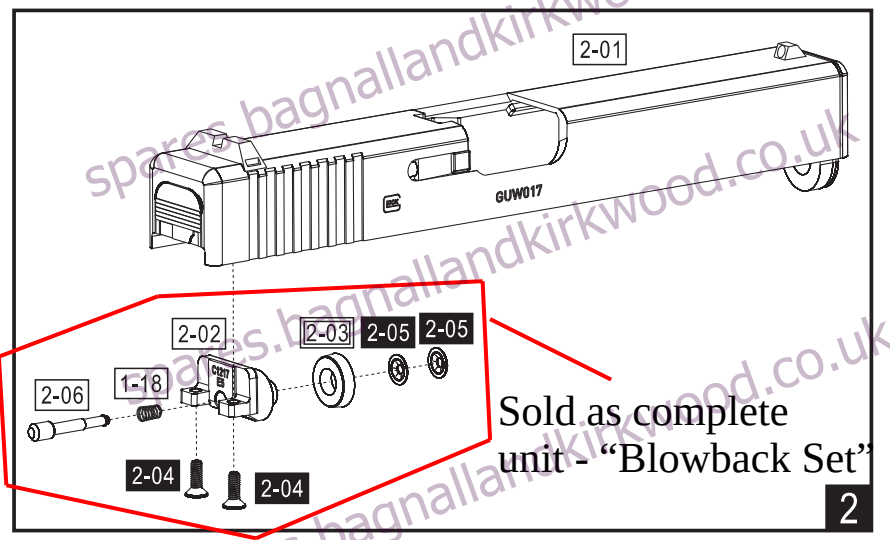

# Glock 17 BB

How to tell which Glock 17 BB model you have...

Sold as complete unit - "Blowback Set"

Sold as complete unit - "Main Valve"

Spare parts available at:  
**spares.bagnallandkirkwood.co.uk**  
For spare parts not listed please contact us using the reference codes above