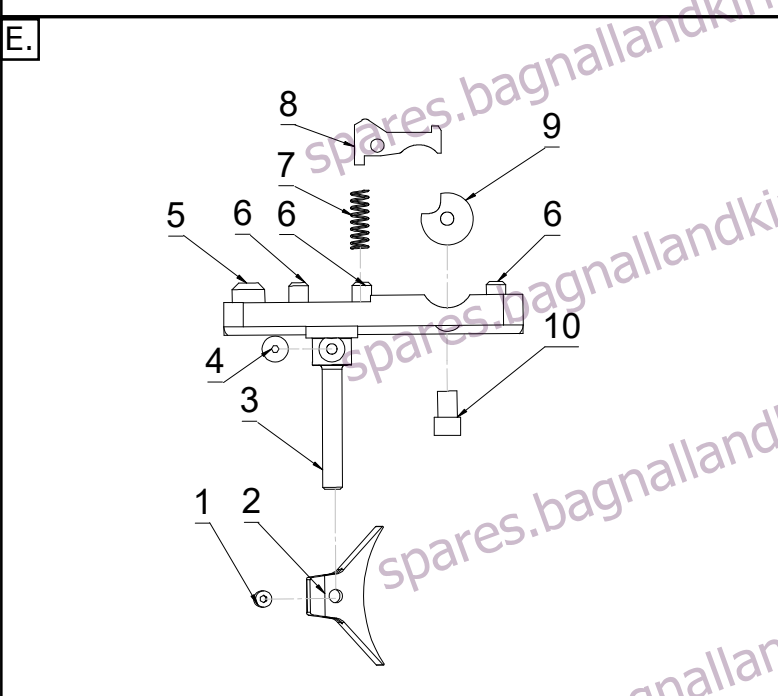

Spare parts available at:  
[spares.bagnallandkirkwood.co.uk](http://spares.bagnallandkirkwood.co.uk)  
 For spare parts not listed please contact us using the reference codes above

Partslist FX Crown

Location	Article number	Description	Location	Article number	Description
A1-Walnut	19940	Crown Walnut Stock	D22	19329	Checkvalve rod "gold"
A1-Gray	19943	Crown Laminate Gray Stock	D23	BK14	O-ring
A1-Green	19941	Crown Laminate Green Stock	D24	BK91	O-ring
A1-Blue	19942	Crown Laminate Blue Stock	D25	19939	quickconnector Crown
A2	19901	Breechblock Crown	D26	BK33	O-ring
A3-4,5 & 5,5	19142	Shroud tube 28x447mm	D27	19696	Regulator Kolv
A3-6,35 & 7,62	19975	Shroud tube 28x562mm	D28	BK33	O-ring
A4	5532	Carbon Fibre bottle Complete	D29	BK76Z	O-ring
B1	BK97.2	O-ring	D30	BK69	O-ring
B2	BK97.2	O-ring	D31	19697	Regulator hus
B3	19925	Shroud-cone Crown	D32	BK69	O-ring
B4	11509	CPK 3h6x10	D33	19695	Regulator Screw
B5	11201	Grubscrw	D34	BKD12	Rubbersteel washer
B6	19926	Shroudstop Crown	D35	19659	Bottle adapter
B7	19911	Shroud compensator 5,5	D36	19905	Valvehouse crown
B7	19912	Shroud compensator 6,35	D37	BK89	O-ring
B7	19913	Shroud compensator 7,62	D38	BK14	O-ring
B8	19951	O-ring	D39	19038	Springseat
B9- 4,5 & 5,5	19654	Muzzle 4,5 & 5,5	D40	2525	Spring
B9-6,35	19655	Muzzle 6,35	D41	19929	Valvepin Crown CPL
B9-7,62	19656	Muzzle 7,62	D42	19217	Valveseat CPL
C1-4,5 / .177	BK38	O-ring	D43	16104	Countersunk screw
C1-5,5 / .22	BK55	O-ring	D44	19915	Power adjuster house
C1-6,35 / .25	BK62	O-ring	D45	19923	Poweradjuster outer crown
C1-7,62 / .30	BK65.7	O-ring	D46	BK87.9Z	O-ring
C2	19703	O-ring	D47	19922	Power adjuster inner Crown
C3	19628	Barrel inlet 4,5	D48	BK59.5	O-ring
C3	19629	Barrel inlet 5,5	D49	4066	Steel Ball
C3	19670	Barrel inlet 6,35	D50	11501	Spring
C3	19671	Barrel inlet 7,62	D51	2637	Grub screw
D1	2508	Countersunk screw	D52	2637	Grub screw
D2	19908	Power adjuster Crown	D53	2637	Grub screw
D3	19902	Springholder Crown	D54	19846	Grub screw
D4	19909	Hammer adjuster	D55	19955	Grub screw
D5	19683	Grubscree	E1	12035	Grub screw
D6	11500	Hammerspring v2	E2	19136	Triggerblade
D7	19039	Hammer v7	E3	19137	Triggerpin
D8	11501	Spring	E4	19178	MC6s
D9	4066	Steelball	E5	11015	Second stage
D10	11501	Spring	E6	19678	Grub screw
D11	4066	Steelball	E7	11544	1st stage spring
D12	19907	Safety Crown	E8	19934	Trigger sear Crown
D13	19906	safetyflag Crown	E9	11525	Trigger roll
D14	11546	MC6S M3x14	E10	19927	Screw trigger roll
D15	1501	CPK	F1	19479	MC6S
D16	19026	CPK	F2	19611	Reloading handle
D17	11508	Grub screw	F3	19638	Reloading arm
D18	19904	Plugg	F4	19026	CPK
D19	BK99Z	O-ring	F5	19935	Linkage Crown
D20	19723	Plastic washer	F6	19601	CPK
D21	11505	Manometer	F7	11544	Spring