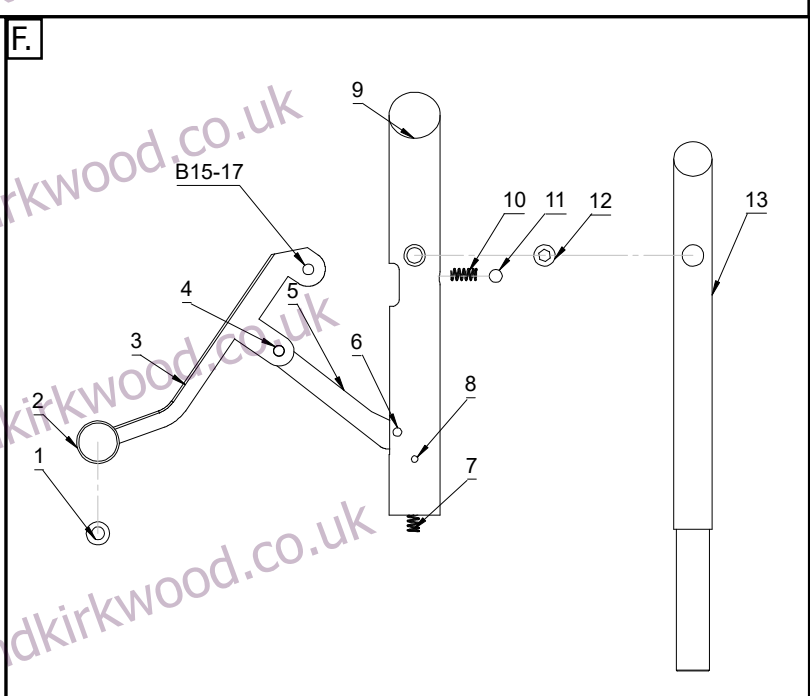

Spare parts available at:  
[spares.bagnallandkirkwood.co.uk](http://spares.bagnallandkirkwood.co.uk)  
 For spare parts not listed please contact us using the reference codes above

Partslist FX Crown

Location	Article number	Description	Location	Article number	Description
A1-Walnut	19940	Crown Walnut Stock	D22	19329	Checkvalve rod "gold"
A1-Gray	19943	Crown Laminate Gray Stock	D23	BK14	O-ring
A1-Green	19941	Crown Laminate Green Stock	D24	BK91	O-ring
A1-Blue	19942	Crown Laminate Blue Stock	D25	19939	quickconnector Crown
A2	19901	Breechblock Crown	D26	BK33	O-ring
A3-4,5 & 5,5	19142	Shroud tube 28x447mm	D27	19696	Regulator Kolv
A3-6,35 & 7,62	19975	Shroud tube 28x562mm	D28	BK33	O-ring
A4	5532	Carbon Fibre bottle Complete	D29	BK76Z	O-ring
B1	BK97.2	O-ring	D30	BK69	O-ring
B2	BK97.2	O-ring	D31	19697	Regulator hus
B3	19925	Shroud-cone Crown	D32	BK69	O-ring
B4	11509	CPK 3h6x10	D33	19695	Regulator Screw
B5	11201	Grubscrw	D34	BKD12	Rubbersteel washer
B6	19926	Shroudstop Crown	D35	19659	Bottle adapter
B7	19911	Shroud compensator 5,5	D36	19905	Valvehouse crown
B7	19912	Shroud compensator 6,35	D37	BK89	O-ring
B7	19913	Shroud compensator 7,62	D38	BK14	O-ring
B8	19951	O-ring	D39	19038	Springseat
B9- 4,5 & 5,5	19654	Muzzle 4,5 & 5,5	D40	2525	Spring
B9-6,35	19655	Muzzle 6,35	D41	19929	Valvepin Crown CPL
B9-7,62	19656	Muzzle 7,62	D42	19217	Valveseat CPL
C1-4,5 / .177	BK38	O-ring	D43	16104	Countersunk screw
C1-5,5 / .22	BK55	O-ring	D44	19915	Power adjuster house
C1-6,35 / .25	BK62	O-ring	D45	19923	Poweradjuster outer crown
C1-7,62 / .30	BK65.7	O-ring	D46	BK87.9Z	O-ring
C2	19703	O-ring	D47	19922	Power adjuster inner Crown
C3	19628	Barrel inlet 4,5	D48	BK59.5	O-ring
C3	19629	Barrel inlet 5,5	D49	4066	Steel Ball
C3	19670	Barrel inlet 6,35	D50	11501	Spring
C3	19671	Barrel inlet 7,62	D51	2637	Grub screw
D1	2508	Countersunk screw	D52	2637	Grub screw
D2	19908	Power adjuster Crown	D53	2637	Grub screw
D3	19902	Springholder Crown	D54	19846	Grub screw
D4	19909	Hammer adjuster	D55	19955	Grub screw
D5	19683	Grubscree	E1	12035	Grub screw
D6	11500	Hammerspring v2	E2	19136	Triggerblade
D7	19039	Hammer v7	E3	19137	Triggerpin
D8	11501	Spring	E4	19178	MC6s
D9	4066	Steelball	E5	11015	Second stage
D10	11501	Spring	E6	19678	Grub screw
D11	4066	Steelball	E7	11544	1st stage spring
D12	19907	Safety Crown	E8	19934	Trigger sear Crown
D13	19906	safetyflag Crown	E9	11525	Trigger roll
D14	11546	MC6S M3x14	E10	19927	Screw trigger roll
D15	1501	CPK	F1	19479	MC6S
D16	19026	CPK	F2	19611	Reloading handle
D17	11508	Grub screw	F3	19638	Reloading arm
D18	19904	Plugg	F4	19026	CPK
D19	BK99Z	O-ring	F5	19935	Linkage Crown
D20	19723	Plastic washer	F6	19601	CPK
D21	11505	Manometer	F7	11544	Spring