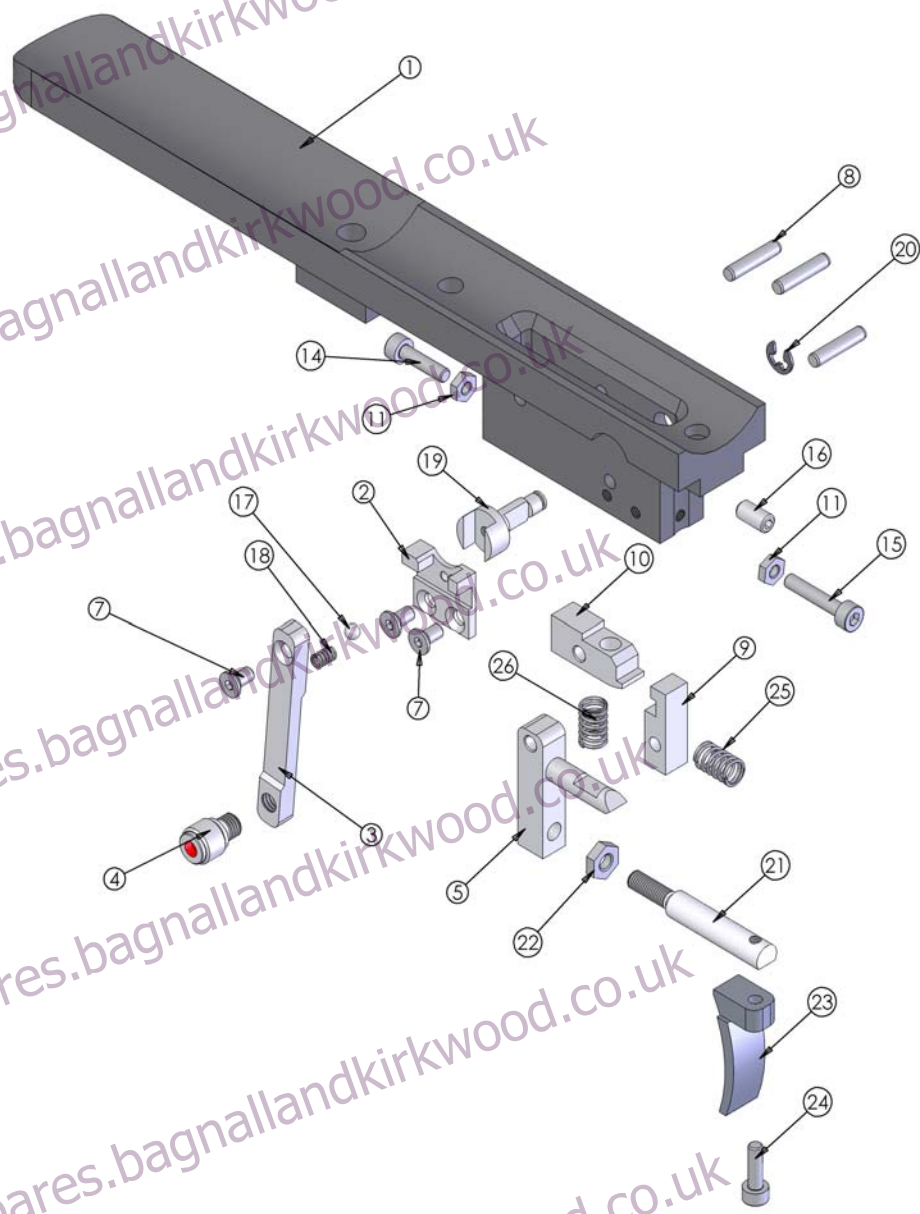

spare

spares.bagnallandkirkwood.co.uk

spares.bagnallandkirkwood.co.uk

spares.bagnallandkirkwood.co.uk

spares.bagnallandkirkwood.co.uk

spares.bagnallandkirkwood.co.uk

spares.bagnallandkirkwood.co.uk

spares.bagnallandkirkwood.co.uk

spares.bagnallandkirkwood.co.uk

spares.bagnallandkirkwood.co.uk

spares.bagnallandkirkwood.co.uk

spares.bagnallandkirkwood.co.uk