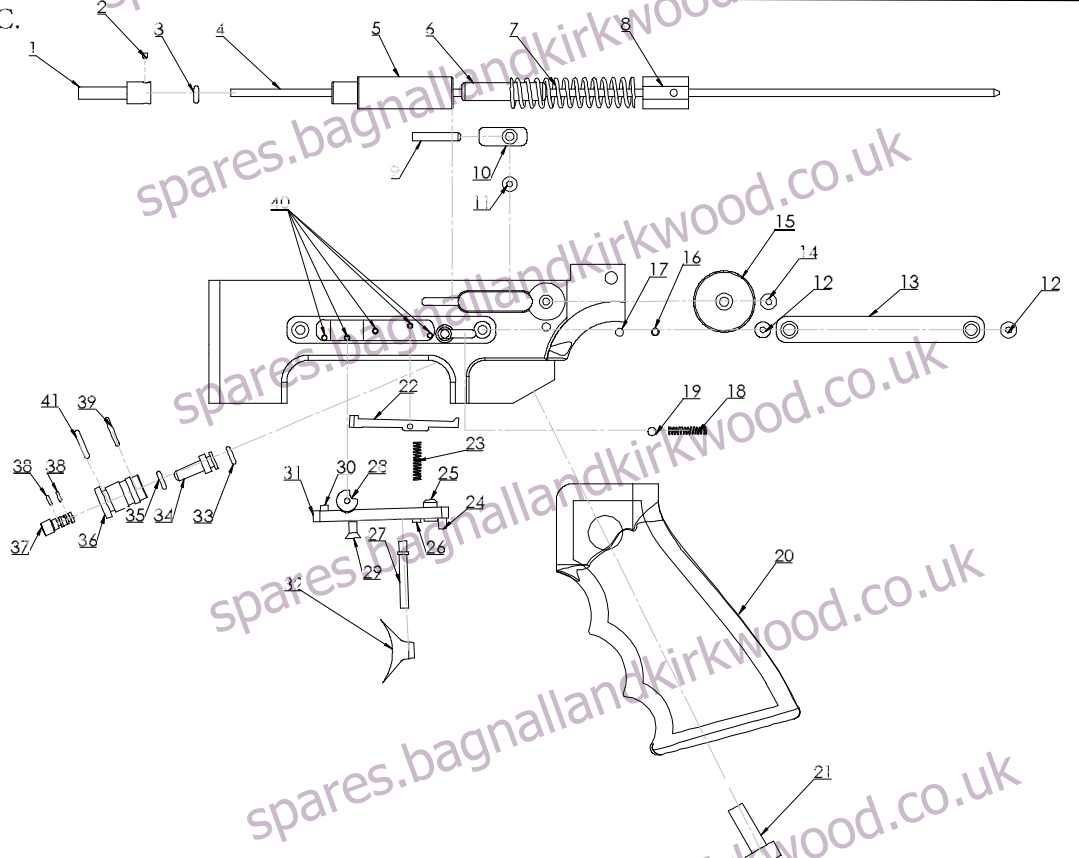

A.

B.

C.

Spare parts available at:
spares.bagnallandkirkwood.co.uk

For spare parts not listed please contact us using the reference codes above

Location	Article number	Description	Location	Article number	Description
A1	19690	Trigger Block Impact	B14	19642	Guiding Plate Impact
A2	1501	CPK	B15	2527	MC6S
A3	19638	Cockinglever Impact	B16	19633	Cheekrest Back
A4	19026	CPK 2,5m6x6	B17	19634	Cheekrest Front
A5	19021	Lever Linkage	B18	11506	MC6S
A6	BK98	O-ring	B19	19667	Reloading Bar
A7	19650	Barrel Guiding back	B20	19729	Barrel lock screw
A8	19740	MC6S	B21	19698	Rear block Impact
A9	19652	Delrin Puck 5	B22	19674	O-ring Stop Valvetube
A10	19691	Reloading block Impact	B23	BK23	O-ring
A11	19653	Delrin Puck 5	B24	BK76	O-ring
A12	19601	Hammerpin	B25	19615	Valvetube 20mm
A13	19651	Barrel guiding Front	B26	19603	Valven ut impact
A14	19611	Cockinglever Handle	B27	19217	Valvseat complete
A15	11060	MC6S	B28	7064	Valvepin complete Impact
A16	11599	Rubberbaal	B29	BK82.7	O-ring
A17	19616	Valvestop Impact	B30	19605	Valvehouse
A18	BK69	O-ring	B31	19630	Plate holder impact
A19	19668	Valve adjuster screw	B32	19224	Grubscrew
A20	19669	Valve Ajduster Impact	B33	19713	MC6S
A21	19717	Countersunk screw	B34	19723	Plastic washer Impact
A22	BKD12	Rubbersteel washer	B35	2043	Manometer 23mm impact
A23	19659	Bottle adapter impact	C1	19604	Hammerseat
A24	19694	Brass adapter impact	C2	19741	Grub screw
A25	BK10Z	O-ring	C3	BK23	O-ring
A26	19689	Trigger guard impact	C4	19647	Valverod
A27		Washer	C5	19624	Hammer Impact
A28	2043	Manometer 23mm impact	C6	19623	Spring guide Impact
A29	16303	Quick connector male	C7	11500	Hammerspring v2
A30	BK81Z	O-ring	C8	19609	Spring holder Impact
A31	BK23	O-ring	C9	19683	Grub screw
A32	19005	Backvalve	C10	19602	Hammer adjuster
A33	19479	MC6S	C11	19715	MC6S
A34	2504	Countersunk screw	C12	2504	Countersunk
A35	19610	Safety Impact	C13	19693	Impact sprintholder
A36	19736	Delrin bushing 5,3	C14	19712	Countersunk screw
A37	19715	MC6S	C15	19608	Power adjuster Impact
A38	14500	MC6S	C16	11501	Spring
B1	19618	Impact Recoild-pad	C17	4066	Steel ball
B2	19728	Shoulderpad Adjuster screw	C18	11501	Spring
B3	19645	Left plate impact	C19	4066	Steel ball
B4	19646	Right plate impact	C20	19710	Houge rubber grip
B5	12610	MC6S	C21	19743	MC6S
B6	19606	Magazine holder Impact	C22	19636	Triggercatch Impact
B7	5110	Rubberball	C23	11504	Spring
B8	19620	Feeding pin impact 5,5	C24	19742	Grub screw
B9	19678	Grub screw	C25	11062	M5 secondstage std
B10	19614	Feedingpin holder	C26	2500	Grub screw
B11	19601	CPK 2h6x6	C27	19613	Trigger pin Impact
B12	19612	Feedingpin Guide	C28	11525	Triggerroll
B13	2505	Countersunk screw	C29	2504	Countersunk