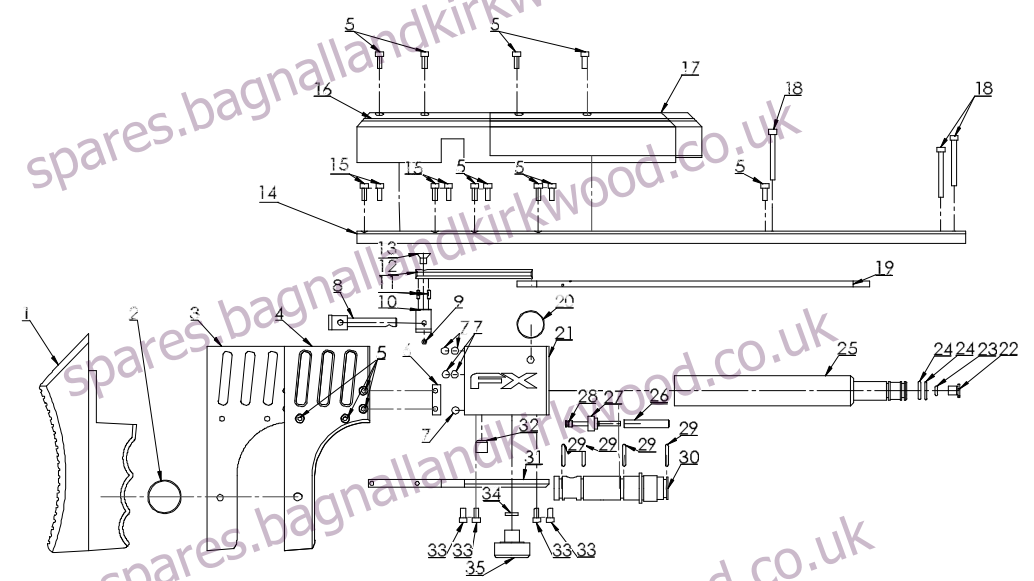

A.

B.

C.

Spare parts available at:
spares.bagnallandkirkwood.co.uk

For spare parts not listed please contact us using the reference codes above

Location	Article number	Description	Location	Article number	Description
A1	19690	Trigger Block Impact	B14	19642	Guiding Plate Impact
A2	1501	CPK	B15	2527	MC6S
A3	19638	Cockinglever Impact	B16	19633	Cheekrest Back
A4	19026	CPK 2,5m6x6	B17	19634	Cheekrest Front
A5	19021	Lever Linkage	B18	11506	MC6S
A6	BK98	O-ring	B19	19667	Reloading Bar
A7	19650	Barrel Guiding back	B20	19729	Barrel lock screw
A8	19740	MC6S	B21	19698	Rear block Impact
A9	19652	Delrin Puck 5	B22	19674	O-ring Stop Valvetube
A10	19691	Reloading block Impact	B23	BK23	O-ring
A11	19653	Delrin Puck 5	B24	BK76	O-ring
A12	19601	Hammerpin	B25	19615	Valvetube 20mm
A13	19651	Barrel guiding Front	B26	19603	Valven ut impact
A14	19611	Cockinglever Handle	B27	19217	Valvseat complete
A15	11060	MC6S	B28	7064	Valvepin complete Impact
A16	11599	Rubberbaal	B29	BK82.7	O-ring
A17	19616	Valvestop Impact	B30	19605	Valvehouse
A18	BK69	O-ring	B31	19630	Plate holder impact
A19	19668	Valve adjuster screw	B32	19224	Grubscrew
A20	19669	Valve Ajduster Impact	B33	19713	MC6S
A21	19717	Countersunk screw	B34	19723	Plastic washer Impact
A22	BKD12	Rubbersteel washer	B35	2043	Manometer 23mm impact
A23	19659	Bottle adapter impact	C1	19604	Hammerseat
A24	19694	Brass adapter impact	C2	19741	Grub screw
A25	BK10Z	O-ring	C3	BK23	O-ring
A26	19689	Trigger guard impact	C4	19647	Valverod
A27		Washer	C5	19624	Hammer Impact
A28	2043	Manometer 23mm impact	C6	19623	Spring guide Impact
A29	16303	Quick connector male	C7	11500	Hammerspring v2
A30	BK81Z	O-ring	C8	19609	Spring holder Impact
A31	BK23	O-ring	C9	19683	Grub screw
A32	19005	Backvalve	C10	19602	Hammer adjuster
A33	19479	MC6S	C11	19715	MC6S
A34	2504	Countersunk screw	C12	2504	Countersunk
A35	19610	Safety Impact	C13	19693	Impact sprintholder
A36	19736	Delrin bushing 5,3	C14	19712	Countersunk screw
A37	19715	MC6S	C15	19608	Power adjuster Impact
A38	14500	MC6S	C16	11501	Spring
B1	19618	Impact Recoild-pad	C17	4066	Steel ball
B2	19728	Shoulderpad Adjuster screw	C18	11501	Spring
B3	19645	Left plate impact	C19	4066	Steel ball
B4	19646	Right plate impact	C20	19710	Houge rubber grip
B5	12610	MC6S	C21	19743	MC6S
B6	19606	Magazine holder Impact	C22	19636	Triggercatch Impact
B7	5110	Rubberball	C23	11504	Spring
B8	19620	Feeding pin impact 5,5	C24	19742	Grub screw
B9	19678	Grub screw	C25	11062	M5 secondstage std
B10	19614	Feedingpin holder	C26	2500	Grub screw
B11	19601	CPK 2h6x6	C27	19613	Trigger pin Impact
B12	19612	Feedingpin Guide	C28	11525	Triggerroll
B13	2505	Countersunk screw	C29	2504	Countersunk