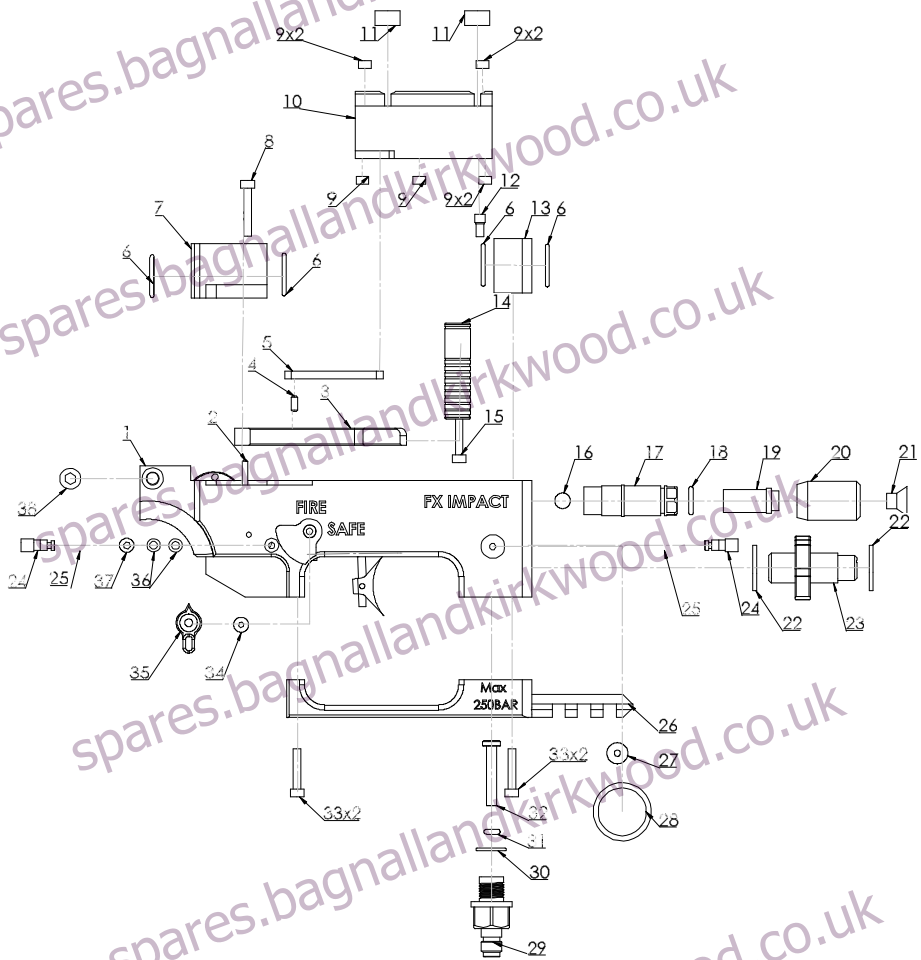

A.

B.

C.

Spare parts available at:
spares.bagnallandkirkwood.co.uk

For spare parts not listed please contact us using the reference codes above

Location	Article number	Description	Location	Article number	Description
A1	19690	Trigger Block Impact	B14	19642	Guiding Plate Impact
A2	1501	CPK	B15	2527	MC6S
A3	19638	Cockinglever Impact	B16	19633	Cheekrest Back
A4	19026	CPK 2,5m6x6	B17	19634	Cheekrest Front
A5	19021	Lever Linkage	B18	11506	MC6S
A6	BK98	O-ring	B19	19667	Reloading Bar
A7	19650	Barrel Guiding back	B20	19729	Barrel lock screw
A8	19740	MC6S	B21	19698	Rear block Impact
A9	19652	Delrin Puck 5	B22	19674	O-ring Stop Valvetube
A10	19691	Reloading block Impact	B23	BK23	O-ring
A11	19653	Delrin Puck 5	B24	BK76	O-ring
A12	19601	Hammerpin	B25	19615	Valvetube 20mm
A13	19651	Barrel guiding Front	B26	19603	Valven ut impact
A14	19611	Cockinglever Handle	B27	19217	Valvseat complete
A15	11060	MC6S	B28	7064	Valvepin complete Impact
A16	11599	Rubberbaal	B29	BK82.7	O-ring
A17	19616	Valvestop Impact	B30	19605	Valvehouse
A18	BK69	O-ring	B31	19630	Plate holder impact
A19	19668	Valve adjuster screw	B32	19224	Grubscrew
A20	19669	Valve Ajduster Impact	B33	19713	MC6S
A21	19717	Countersunk screw	B34	19723	Plastic washer Impact
A22	BKD12	Rubbersteel washer	B35	2043	Manometer 23mm impact
A23	19659	Bottle adapter impact	C1	19604	Hammerseat
A24	19694	Brass adapter impact	C2	19741	Grub screw
A25	BK10Z	O-ring	C3	BK23	O-ring
A26	19689	Trigger guard impact	C4	19647	Valverod
A27		Washer	C5	19624	Hammer Impact
A28	2043	Manometer 23mm impact	C6	19623	Spring guide Impact
A29	16303	Quick connector male	C7	11500	Hammerspring v2
A30	BK81Z	O-ring	C8	19609	Spring holder Impact
A31	BK23	O-ring	C9	19683	Grub screw
A32	19005	Backvalve	C10	19602	Hammer adjuster
A33	19479	MC6S	C11	19715	MC6S
A34	2504	Countersunk screw	C12	2504	Countersunk
A35	19610	Safety Impact	C13	19693	Impact sprintholder
A36	19736	Delrin bushing 5,3	C14	19712	Countersunk screw
A37	19715	MC6S	C15	19608	Power adjuster Impact
A38	14500	MC6S	C16	11501	Spring
B1	19618	Impact Recoild-pad	C17	4066	Steel ball
B2	19728	Shoulderpad Adjuster screw	C18	11501	Spring
B3	19645	Left plate impact	C19	4066	Steel ball
B4	19646	Right plate impact	C20	19710	Houge rubber grip
B5	12610	MC6S	C21	19743	MC6S
B6	19606	Magazine holder Impact	C22	19636	Triggercatch Impact
B7	5110	Rubberball	C23	11504	Spring
B8	19620	Feeding pin impact 5,5	C24	19742	Grub screw
B9	19678	Grub screw	C25	11062	M5 secondstage std
B10	19614	Feedingpin holder	C26	2500	Grub screw
B11	19601	CPK 2h6x6	C27	19613	Trigger pin Impact
B12	19612	Feedingpin Guide	C28	11525	Triggerroll
B13	2505	Countersunk screw	C29	2504	Countersunk