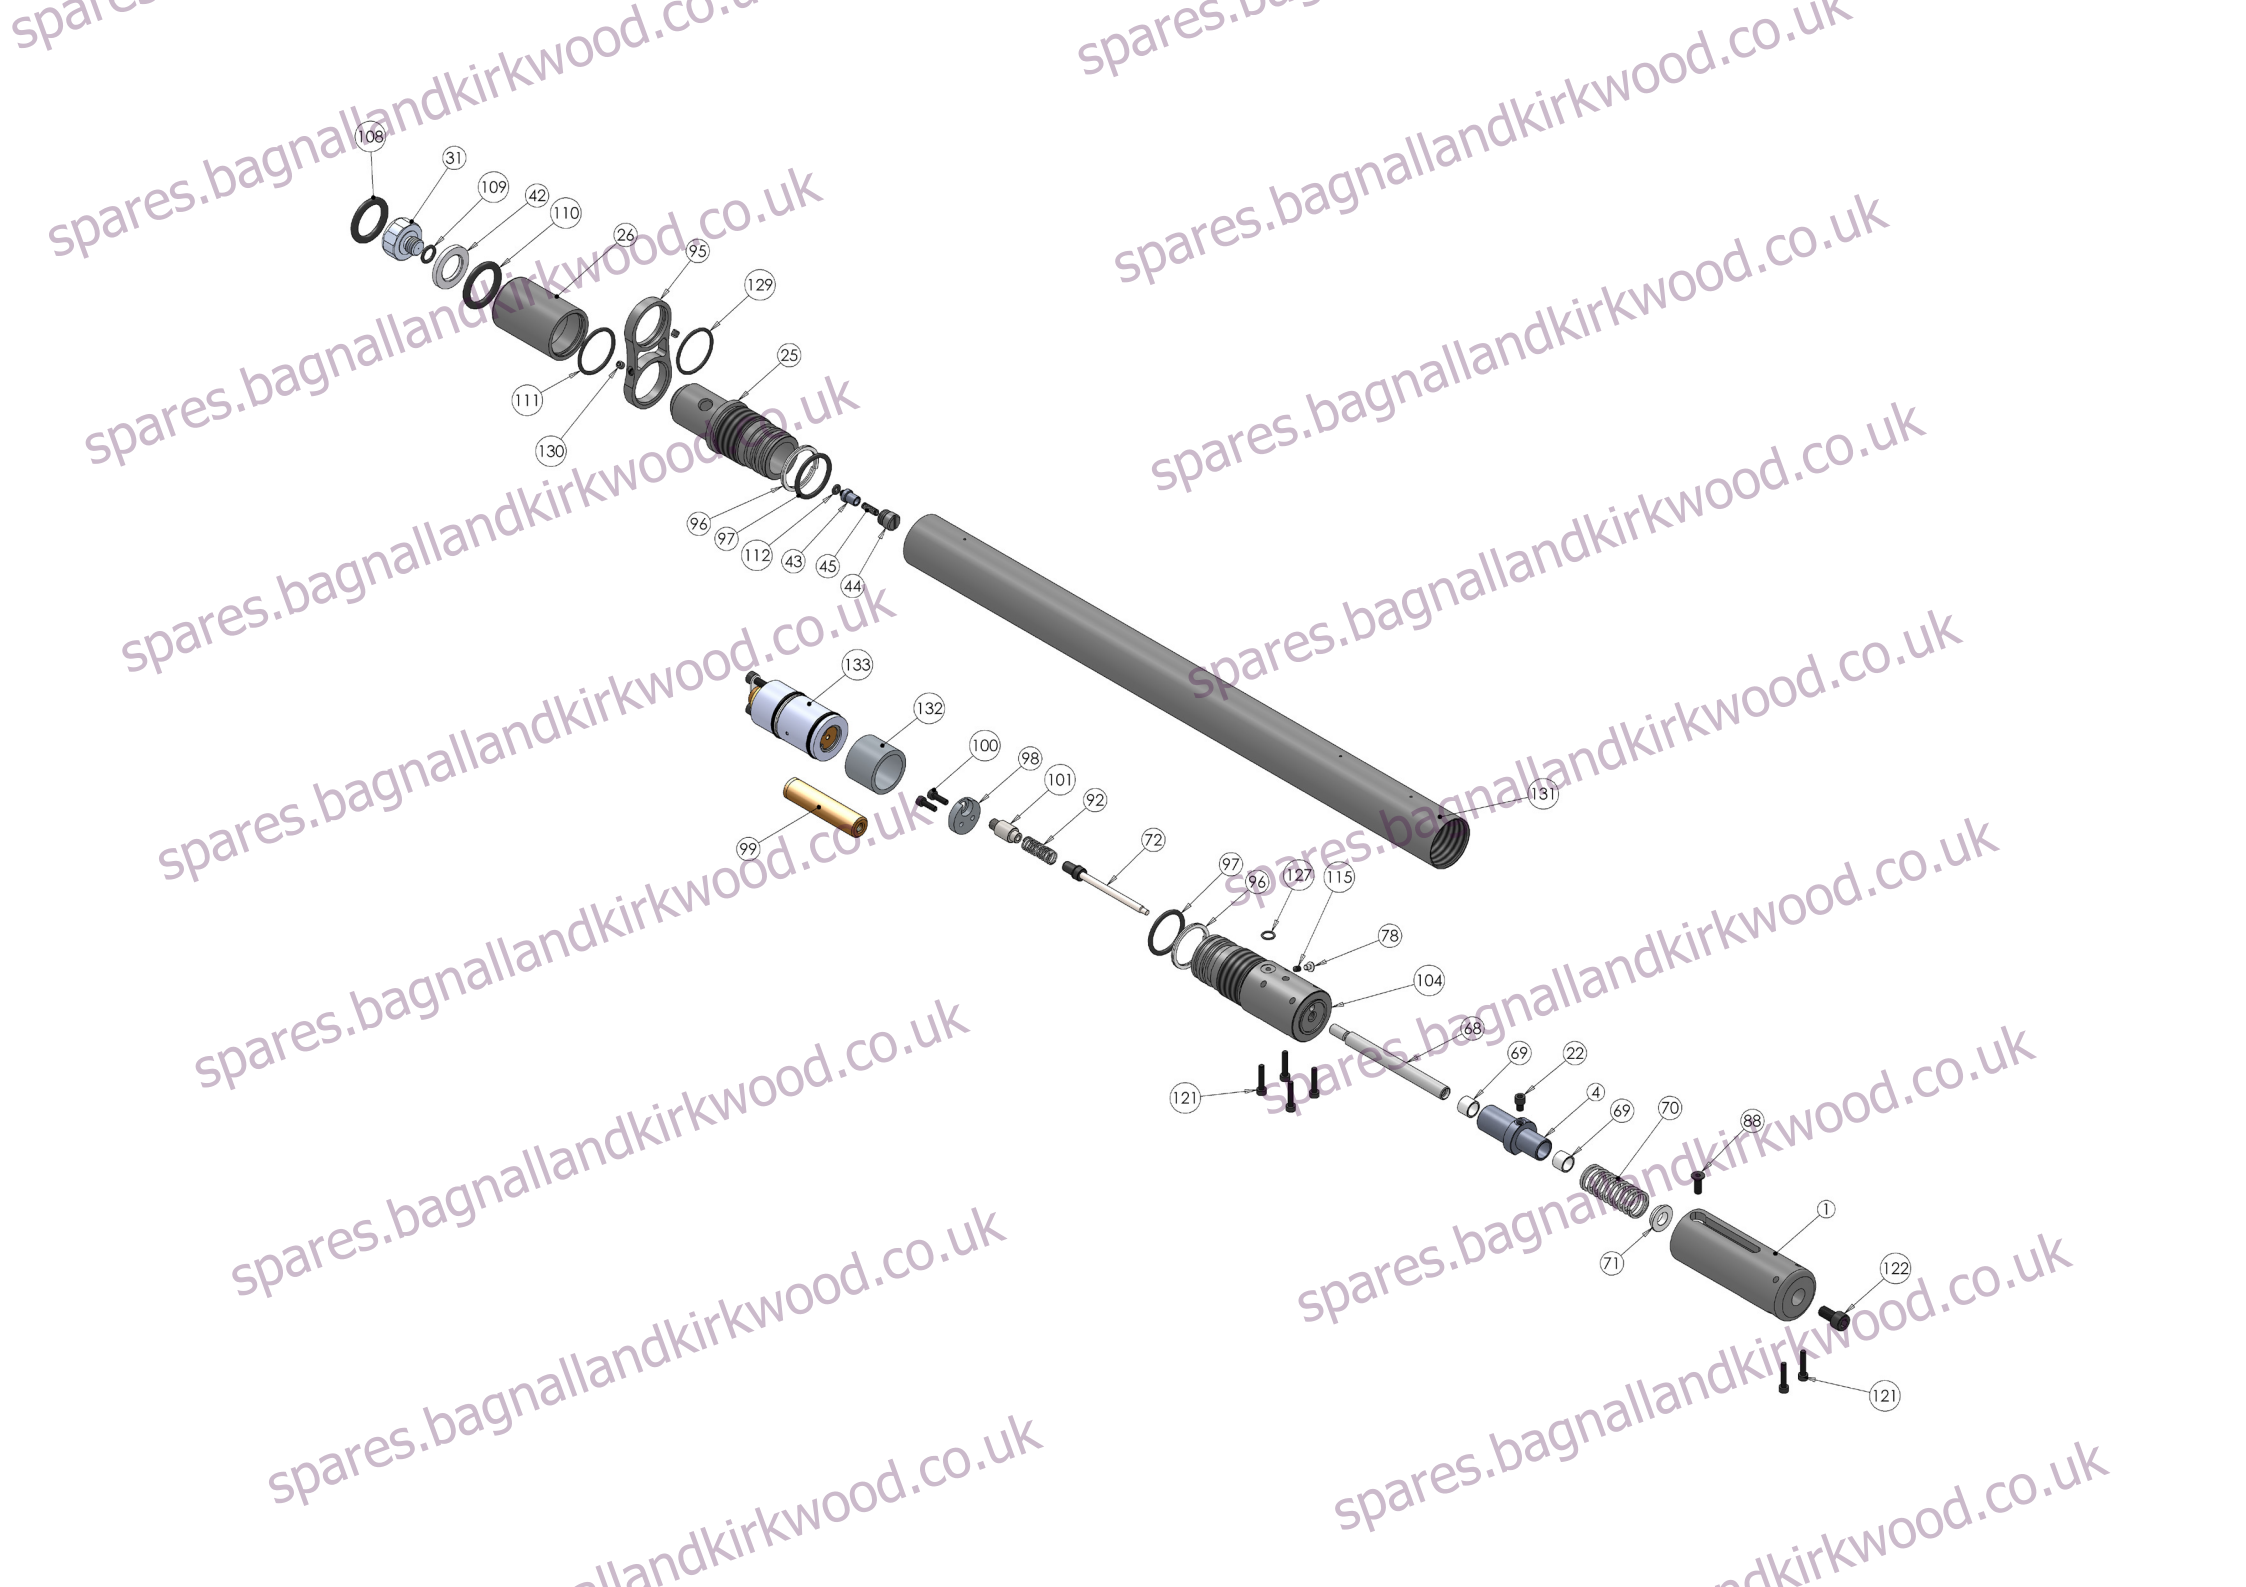

ITEM NO.	PART NUMBER	DESCRIPTION	QTY.	ITEM NO.	PART NUMBER	DESCRIPTION	QTY.
1	S317-BP	STRIKER BODY	1	98	S924-BP	SPRING RETAINER	1
4	S520-SL	STRIKER - SIDE LEVER	1	99	S360-BP	POT - (NON REG ONLY)	1
22	S356H	STRIKER SCREW	1	100	FP295	M3 X 10 SKT CAP	2
25	S882-BP	GAUGE BODY	1	101	S365-BP	POT SPRING GUIDE	1
26	S886-BP	GAUGE COVER	1	104	S507-BP	FIRING VALVE BODY	1
31	S645	INDICATOR GAUGE	1	108	BK114	O-RING	1
42	E645-3	RETAINING RING	1	109	BK69	O-RING	1
43	AF440	FILLING VALVE	1	110	BK119.5	O-RING	1
44	AF430	F/VALVE SPRING RETAINER	1	111	BK133.5	O-RING	1
45	S319	SPRING	3	112	BK17	O-RING	1
68	S340	STRIKER ROD	1	115	RN191	M3 X 5 SKT SET CONE PT TUFF LOC	2
69	S520-1	BUSH	2	121	RN102A	M3 X 16 SKT CAP	6
70	S331	MAIN SPRING - (NON REG ONLY)	1	122	RN135	M6 X 16 SKT CAP ST/ST	1
	JT331	MAIN SPRING - (REG ONLY)		127	BK58	O-RING	1
71	S530	MAIN SPRING GUIDE	1	129	BK135	O-RING	1
	JT530	MAIN SPRING GUIDE - (REG ONLY)		130	TX228	M4 X 4 SKT SET FT PT	2
72	S370	FIRING VALVE ASSY	1	131	S894S-R	CARBINE CYL - (REG ONLY)	1
78	S680AT	ANTI TAMPER SCREW - (UK ONLY)	1		S894S	CARBINE CYL - (NON REG ONLY)	
88	S322	M4 X 12 CSK SKT	3		S894L-R	RIFLE CYL - (REG ONLY)	
92	S306	FIRING VALVE SPRING	1		S894L	RIFLE CYL - (NON REG ONLY)	
95	S880-BP	FRONT CLAMP	1	132	S920-6	SPACER (REGULATED GUNS ONLY)	1
96	S837	BACKUP RING	2	133	S920A	REGULATOR (REGULATED GUNS ONLY)	1
97	BK128.3Z	O-RING	4