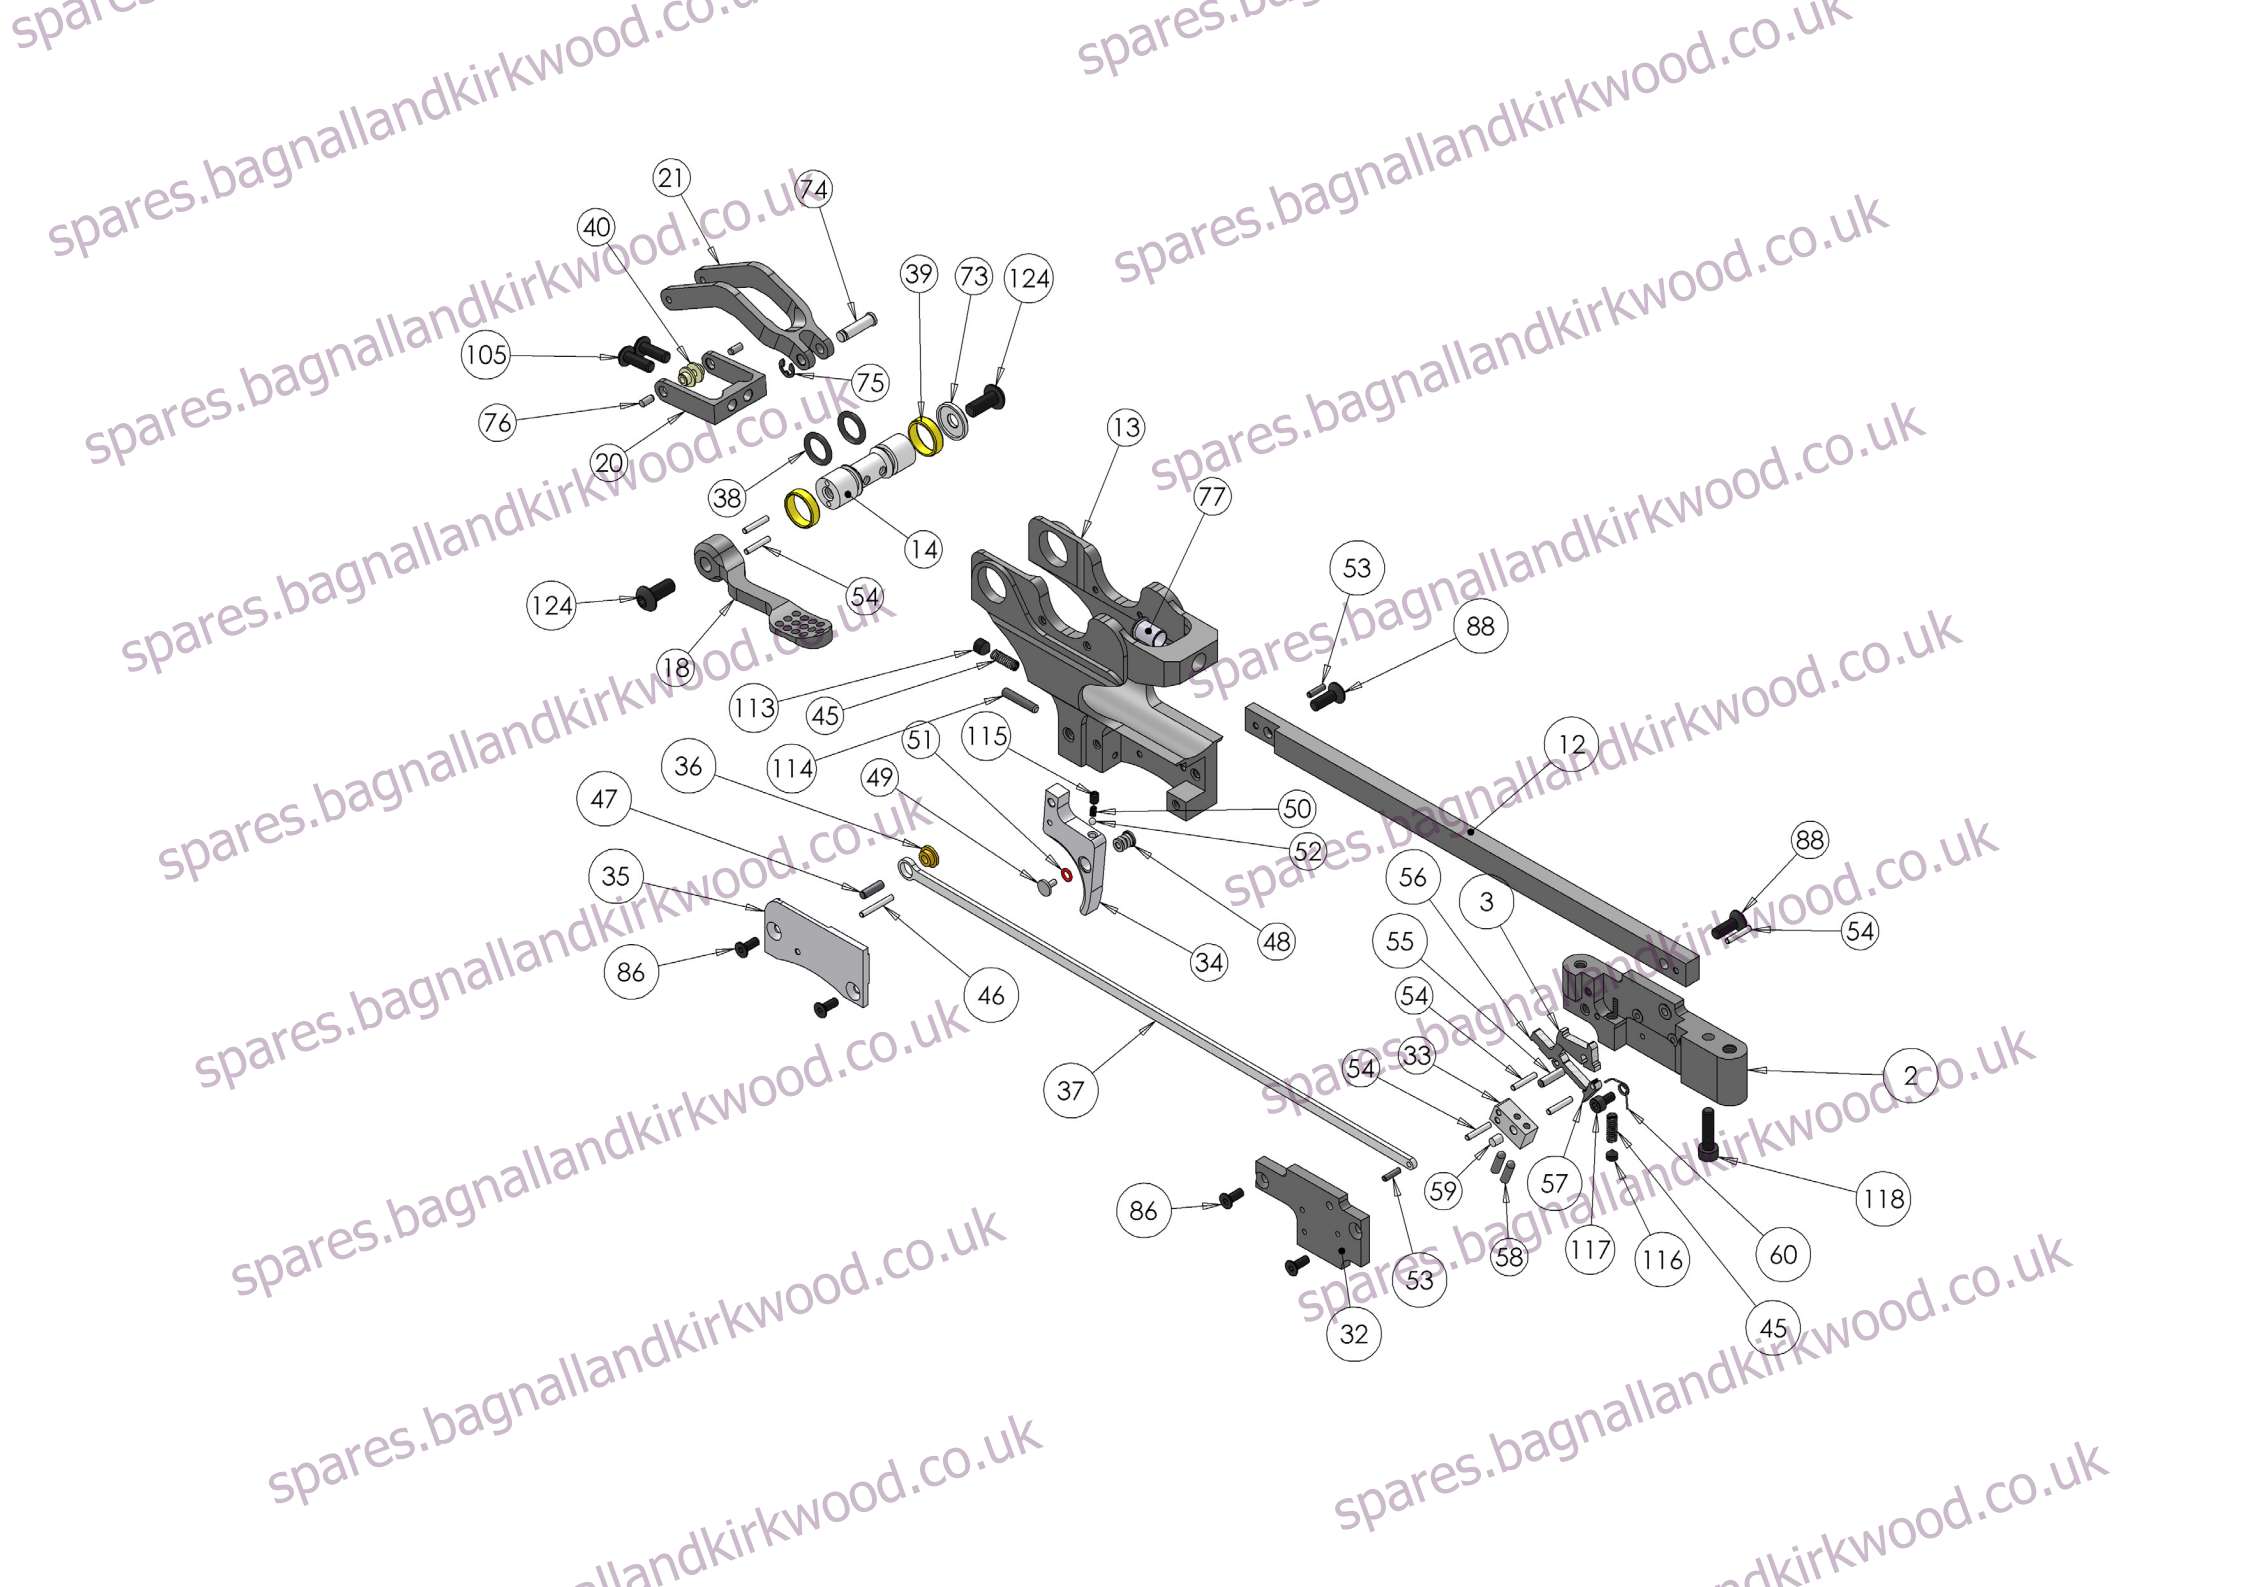

ITEM NO.	PART NUMBER	DESCRIPTION	QTY.	ITEM NO.	PART NUMBER	DESCRIPTION	QTY.
2	S313-BP	REAR CHASSIS	1	52	S523	3/32" BALL BEARING	1
3	S320-2	TOP SEAR	1	53	E705	2 X 8 DOWEL	2
12	S870-BP	BRACE	1	54	S326	2 X 11.8 ROLLER	6
13	S842-BP	FRONT CHASSIS	1	55	TX398	3 X 11.8 ROLLER	3
14	S856-BP	COCKING LEVER SHAFT	1	56	S325-2	MIDDLE SEAR	1
18	S844-BP	COCKING LEVER	1	57	S321-BP	BOTTOM SEAR	1
20	S850-BP	BOTTOM LEVER	1	58	TX431	M3 X 16 SKT SET DOME	2
21	S852-BP	TOP LEVER	1	59	TX432	ADJUSTER SCREW LOCKING PAD	1
32	S318-BP	REAR CHASSIS COVER PLATE	1	60	S495	TOP SEAR SPRING	1
33	S876-BP	TRIGGER BLOCK	1	73	S888-BP	SHAFT COVER	1
34	S420-BP	TRIGGER	1	74	PS301	SLIDING LINK PIN	1
35	S848-BP	FORWARD CHASSIS COVER PLATE	1	75	TX305	CIRCLIP	1
36	S872-BP	REMOTE LINK BUSH	1	76	S906-BP	2.5 X 6 DOWEL	2
37	S874-BP	REMOTE LINK	1	77	S908-BP	LINK BEARING	1
38	<b>BK76.3</b>	<b>O-RING</b>	2	86	E795	M3 X 8 CSK SKT	7
39	S916-BP	COCKING LEVER SHAFT BEARING	2	88	S322	M4 X 12 CSK SKT	3
40	S918-BP	LEVER BEARING	2	105	JT127	M4 X 12 SKT BTN	2
45	S319	SPRING	3	113	TX381	M5 X 6 SKT SET CONE PT TUFF LOC	1
46	S425	2 X 15.8 ROLLER	1	114	TX431M	M3 X 16 SKT SET FT-PT	1
47	E690	4 X 10 DOWEL	1	115	RN191	M3 X 5 SKT SET CONE PT TUFF LOC	2
48	S521-2A	SAFETY BUTTON - PART ONE	1	116	E113	M4 X 4 SKT SET CONE PT ST/ST	1
49	S521-2B	SAFETY BUTTON - PART TWO	1	117	S496	M3 X 6 SKT CAP	1
50	S522	SAFETY BUTTON SPRING	1	118	TX236	M4 X 16 SKT CAP	2
51	S526	SAFETY BUTTON O RING	1	124	RN430	M5 X 12 SKT BTN	2