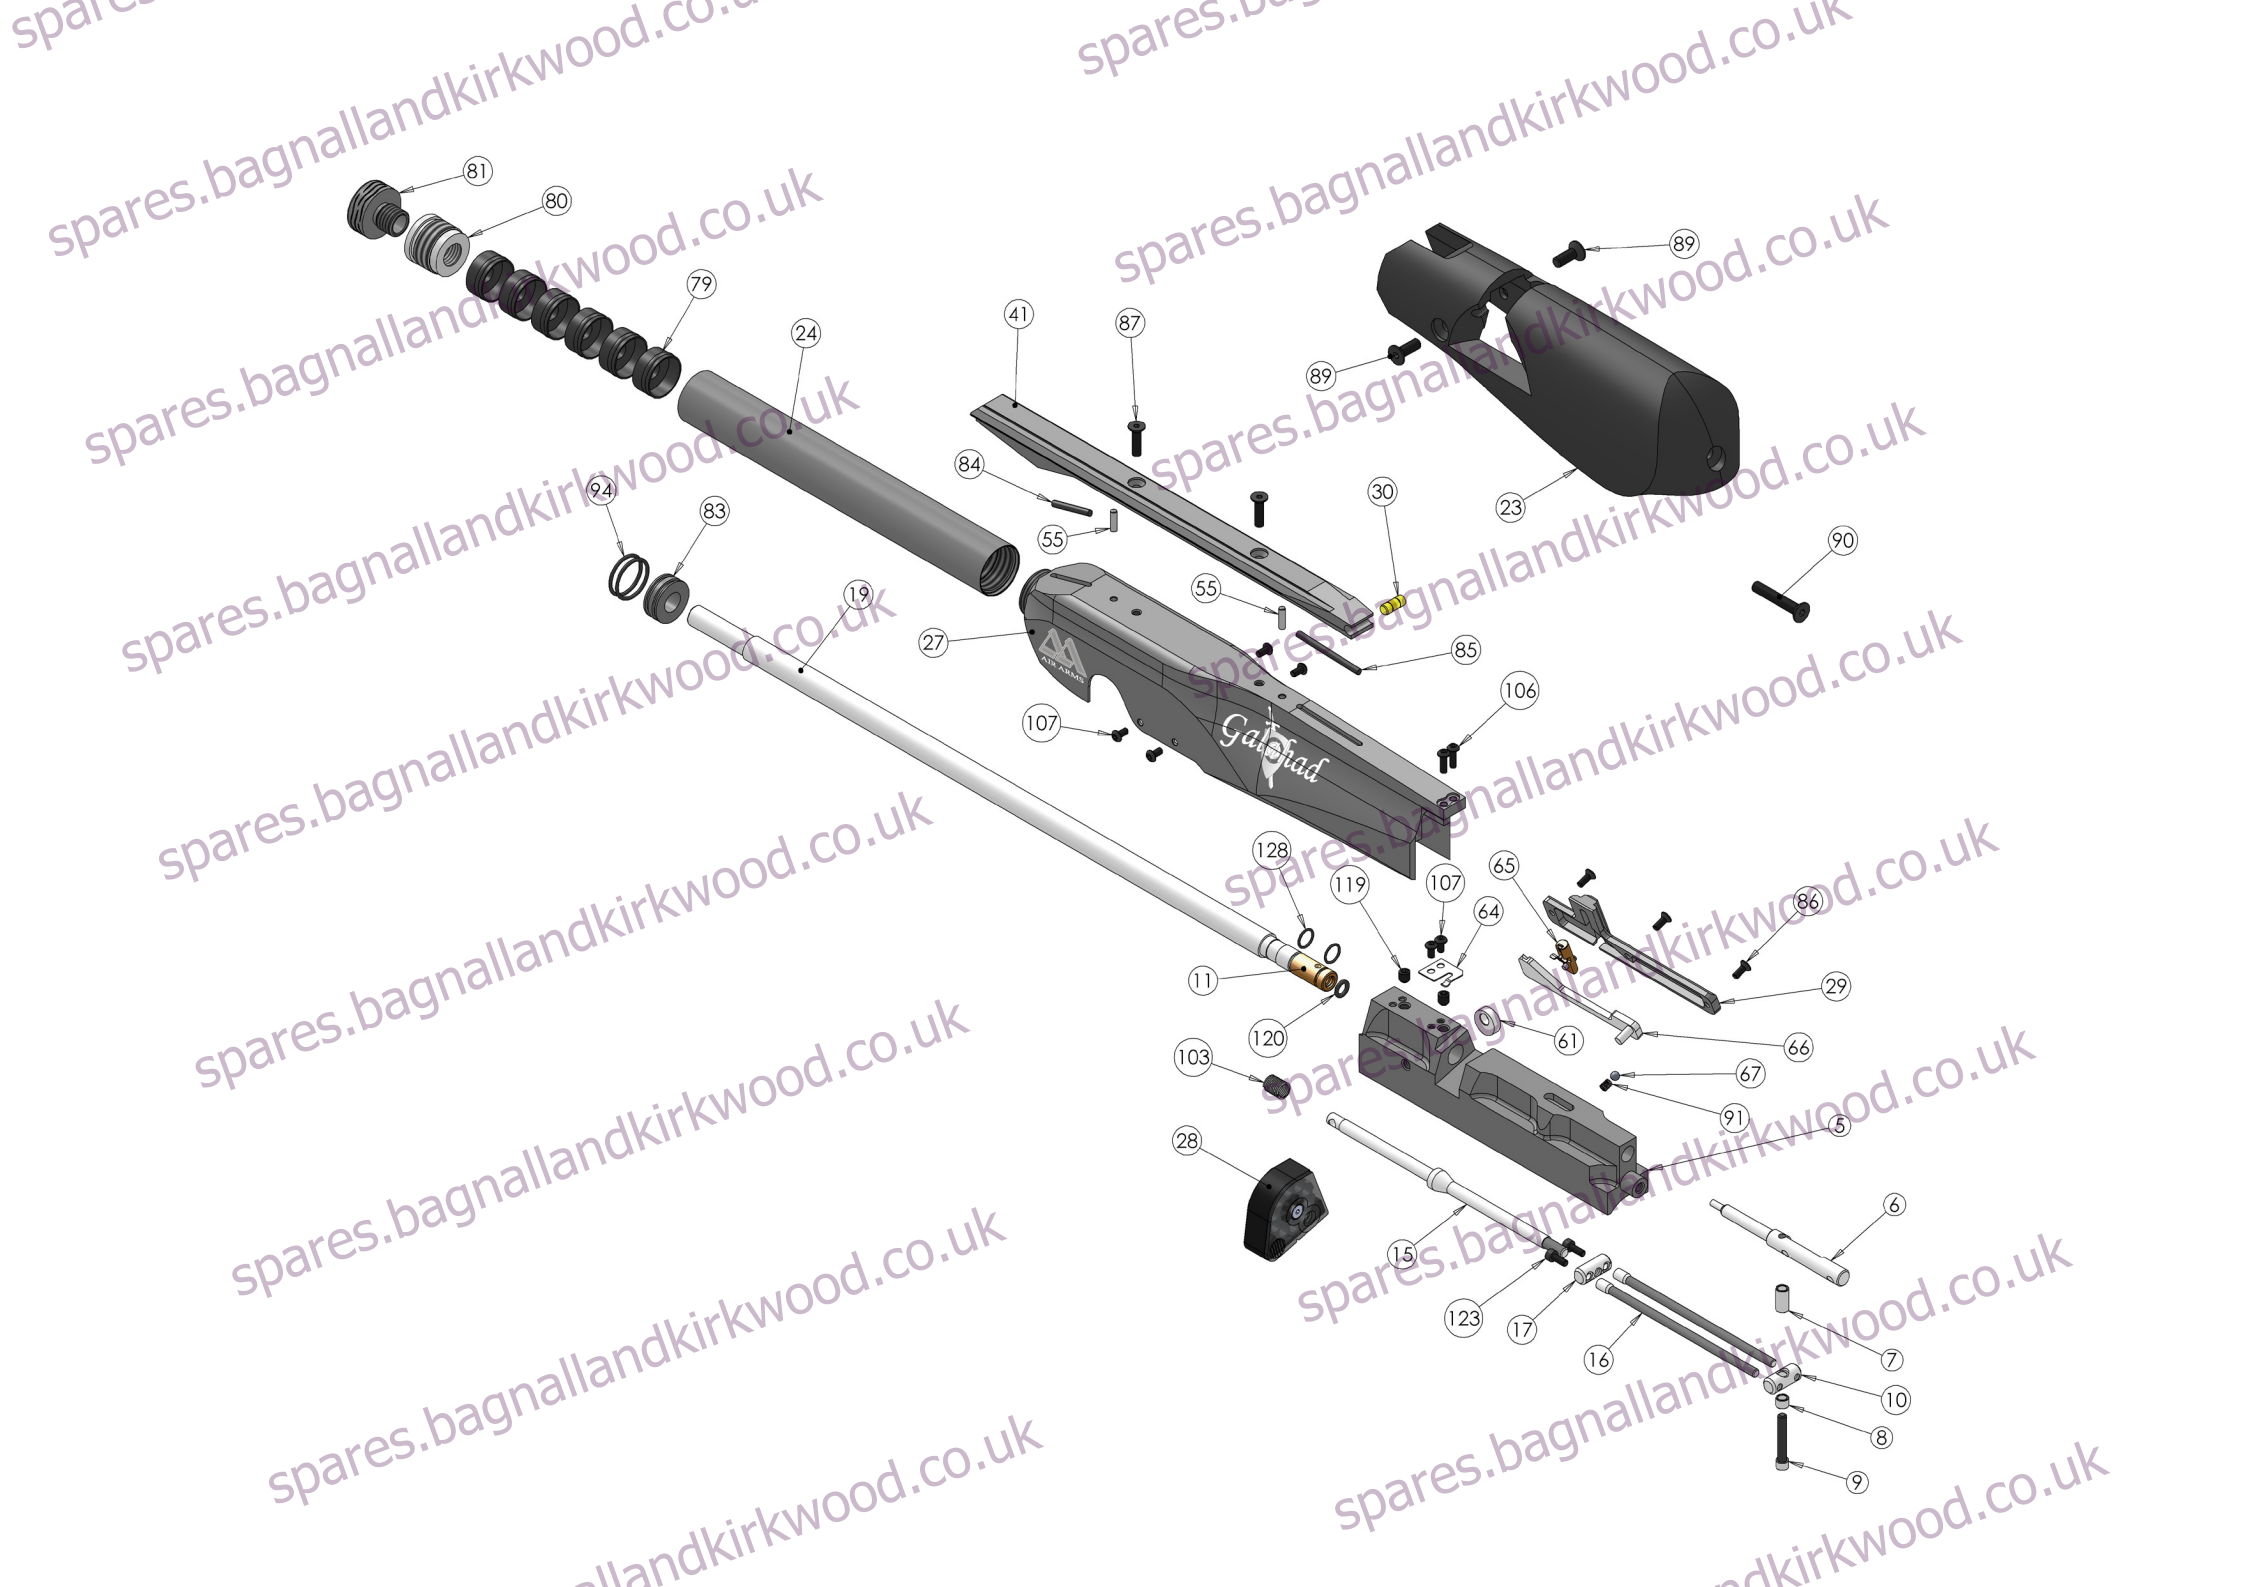

ITEM NO.	PART NUMBER	DESCRIPTION	QTY.	ITEM NO.	PART NUMBER	DESCRIPTION	QTY.
5	S500-BP	BOLT HSE	1	55	TX398	3 X 11.8 ROLLER	3
6	S540A-BP	LOADING BOLT - .177	1	61	S902-BP	SPACER	1
	S540B-BP	LOADING BOLT - .22		64	S505	MAGAZINE RETAINING CLIP	1
7	S866-BP	TOP SLEEVE	1	65	S515A	INDEXING POST ASSY	1
8	S864-BP	BOTTOM SLEEVE	1	66	S560	CAM PLATE	1
9	S868-BP	M4 X 14 SKT CAP	1	67	S210-C	4MM BALL BEARING	1
10	S862-BP	REAR LINK JOINT	1	79	S224-2-BP	BAFFLE	6
11	S402A	BARREL SEAL HOLDER - .22	1	80	S133-BP	SHROUD INSERT	1
	S402B-2	BARREL SEAL HOLDER - .177		81	S134-BP	THREAD PROTECTOR	1
15	S854-BP	FRONT LINK ROD	1	83	S600-3-BP	BARREL TUBE SUPPORT	1
16	S858-BP	REAR LINK ROD	2	84	S838-BP	RAIL SPACER - 24mm	1
17	S860-BP	FRONT LINK JOINT	1	85	S838-BP	RAIL SPACER - 39mm	1
19	S401A	BARREL - RIFLE .22	1	86	E795	M3 X 8 CSK SKT	7
19	S401B	BARREL - RIFLE .177	1	87	S910-BP	M4 X 16 CSK SKT	2
19	S401F	BARREL - CARBINE .22	1	89	TX436	M5 X 14 CSK SKT	2
19	S401G	BARREL - CARBINE .177	1	90	JT535	M5 X 30 CSK SKT	1
23	S892-BP	CHEEK PIECE	1	91	S898-BP	DETENT SPRING	1
24	S878S-BP	SHROUD - SHORT	1	94	BK108.2	O-RING	2
24	S878L-BP	SHROUD - LONG	1	103	S306	SPRING	1
27	S840-BP	COVER	1	106	S229	M3 X 10 SKT BTN	2
28	S555A-US	MAGAZINE - .177	1	107	RN193	M3 X 6 SKT BTN	6
28	S555B-US	MAGAZINE - .22	1	119	RN113	M5 X 6 SKT SET CUP PT	2
29	S550-BP	SIDE PLATE	1	120	BK51	O-RING - .22 (5.5mm)	1
30	S914-BP	LEVEL	1	120	BK44	O-RING - .177 (4.5mm)	1
41	S846D-BP	SCOPE RAIL - DOVETAILS	1	123	S565	M3 X 8 SKT CAP	2
41	S846P-BP	SCOPE RAIL - PICATINNY	1	128	BK71	O-RING	2