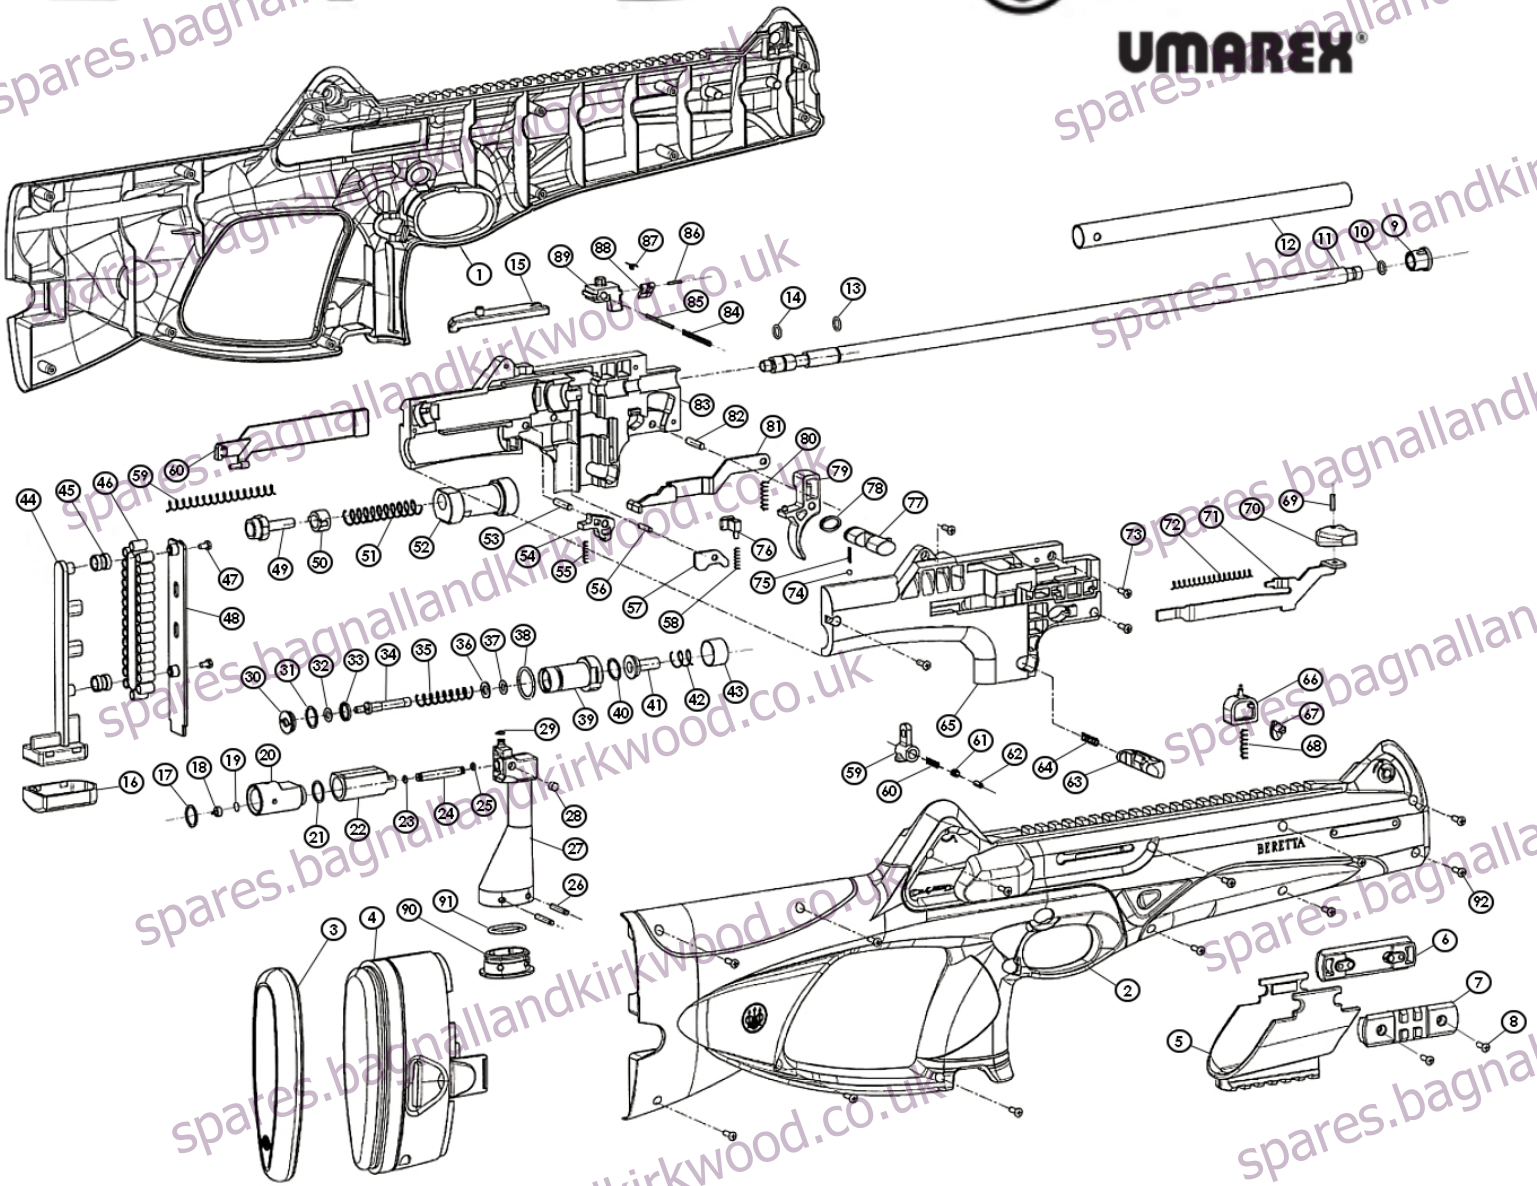

# Cx4 Storm

<b>Velocity:</b>	600 ft/sec
<b>Loudness:</b>	3-Medium
<b>Weight:</b>	5.25 lbs
<b>Barrel Length:</b>	17.50"
<b>Overall Length:</b>	30.75"
<b>Capacity:</b>	30 round(s)
<b>Barrel:</b>	Rifled
<b>Front Sight:</b>	Adjustable for elevation
<b>Rear Sight:</b>	Adjustable for windage
<b>Scopeable:</b>	Weaver mounts
<b>Trigger adj.:</b>	Two-stage non-adjustable
<b>Apprx. Trigger Pull:</b>	8.50 lbs
<b>Buttpad:</b>	Plastic
<b>Action:</b>	Semiautomatic
<b>Powerplant:</b>	CO2
<b>Safety:</b>	Manual
<b>Repeater:</b>	Repeater